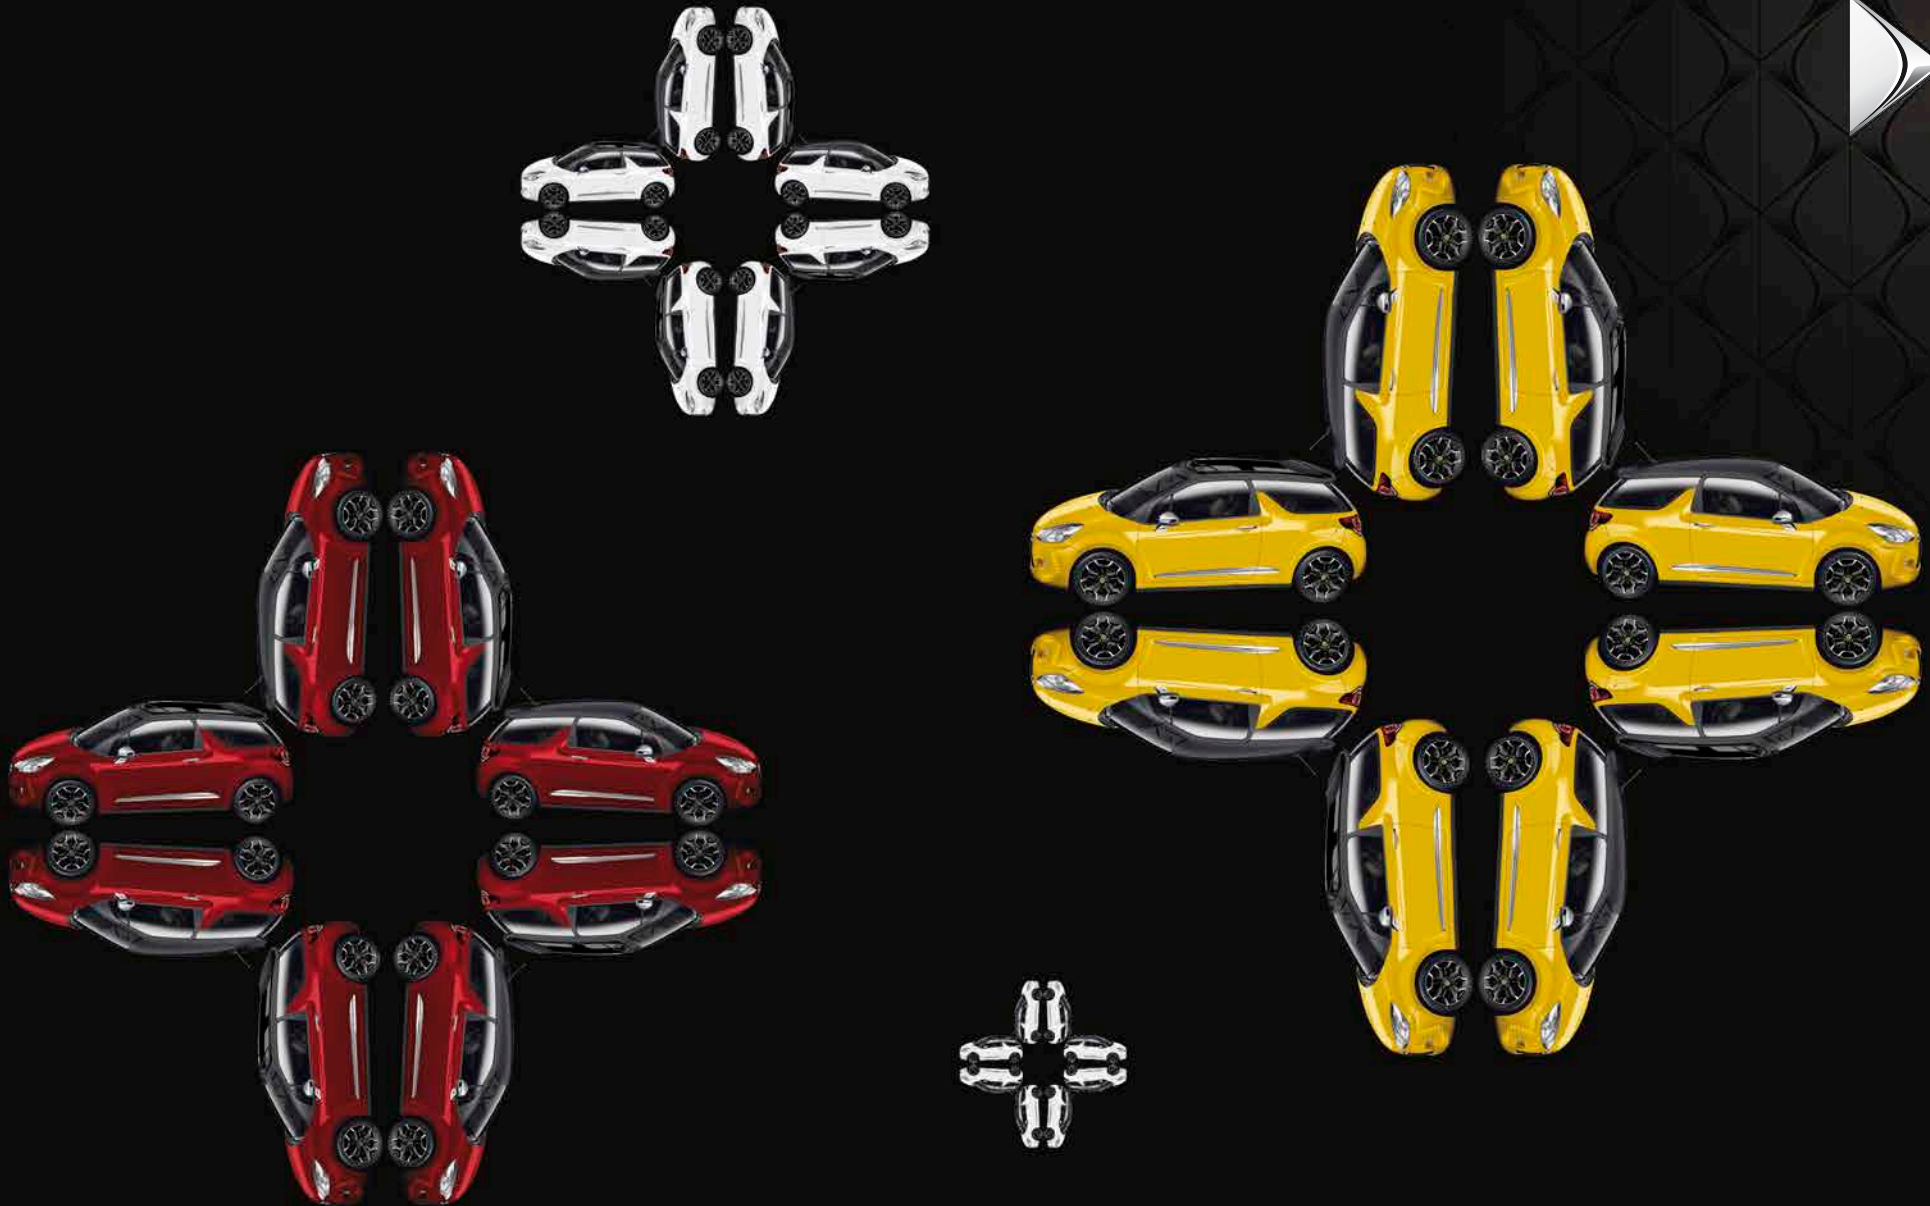

CITROËN prefers **TOTAL**

CITROËN UK Ltd. Pinley House, 2 Sunbeam Way, Coventry CV3 1ND.

www.citroen.co.uk

Designed and produced by Acuity

www.weareacuity.com

K12303 NOVEMBER 2013

CITROËN DS3 PLUS PACK

Somewhere between design inspiration and practical reality, the spark of originality is often compromised. Not DS line, as Citroën DS3 makes vividly clear. Here, every unique flourish, fresh innovation, bold curve and sensual finish reflects the inspiration of its creators.

This is why it looks like no other car; why an audacious 'shark fin' form rises dramatically from the waistline; why the roofline appears to float above the glass house and body, and why you can walk around Citroën DS3 again and again spotting fresh, pleasing details. Here is a unique distillation of what makes Citroën so different.