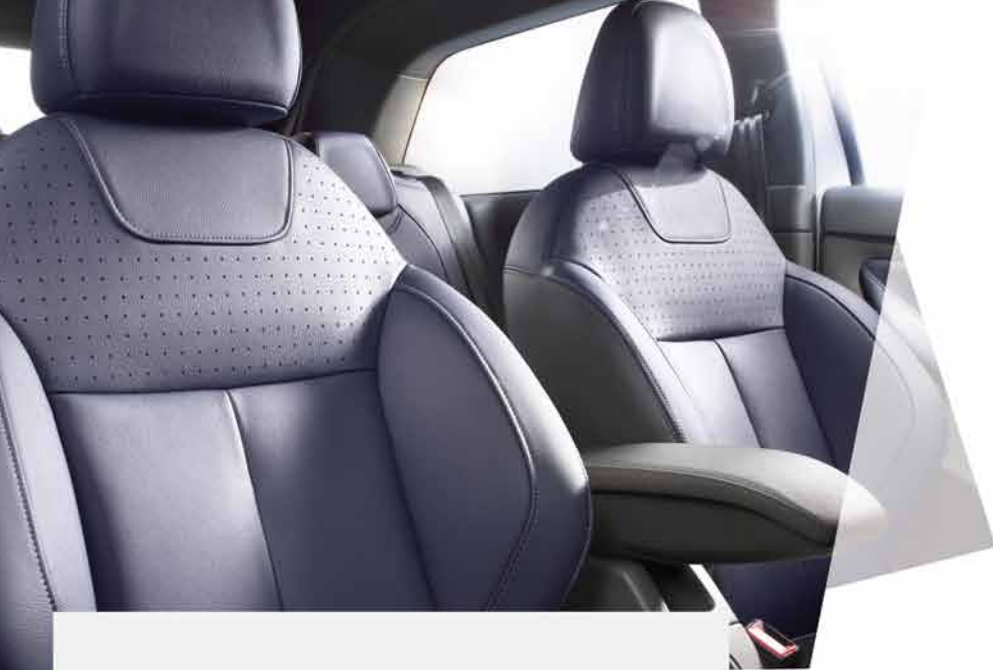

A BLAST OF FRESH INDIVIDUALITY.
DS LINE IS ALWAYS ABOUT ALMOST
LIMITLESS PERSONALISATION AND
CITROËN DS3 CABRIO SIMPLY OPENS
A WHOLE NEW DIMENSION.

THE SOPHISTICATED ELECTRIC FABRIC FOLDING ROOF IS AVAILABLE IN THREE DESIGNS:
BLACK, INFINITE BLUE AND MOONDUST GREY MONOGRAMME. THE BODYWORK
COMES IN EIGHT STUNNING COLOURS. IT'S JUST THE BEGINNING...

> TRIMS

> GEAR LEVERS

> DOOR MIRROR COLOURS

> DASHBOARDS