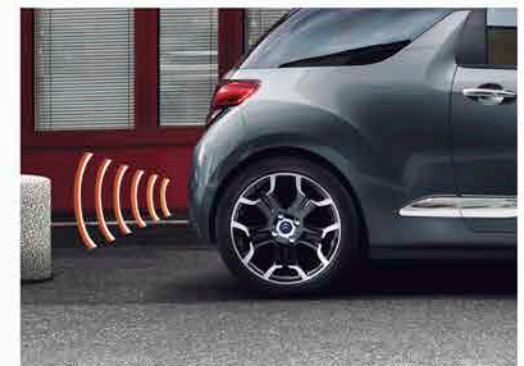

PLUS VIBRANCY. PLUS TECHNOLOGY. PLUS PRESENCE. THE RADICAL, ELEGANT CITROËN DS3 AND DS3 CABRIO ARE NOW AVAILABLE WITH EVEN MORE.

ADD DS3 PLUS PACK TO DSIGN AND ENHANCE ITS STYLE AND COMFORT WITH THE 16" 'ASHERA' ALLOY WHEELS AND AIR CONDITIONING. ADDING CITROËN DS3 PLUS PACK OR DS3 CABRIO PLUS PACK TO DSTYLE AND DSPORT MEANS THESE HIGHLY SPECIFIED MODELS FEATURE 17" BLACK ALLOY WHEELS AND COME WITH CITY SIGNATURE – THIS INCLUDES REAR PARKING SENSORS (STANDARD ON CABRIO MODELS), AUTOMATIC WIPERS AND HEADLIGHTS, AUTOMATIC DIGITAL AIR CONDITIONING, AN ELECTROCHROME REAR VIEW MIRROR, FRONT CENTRAL ARMREST, ELECTRICALLY HEATED AND FOLDING DOOR MIRRORS AND INTERIOR MOOD LIGHTING.

DSport models with Citroën DS3 Plus Pack also have Black leather interior as standard. Plus, to highlight the stunning body colours they are finished with chrome door mirror covers. This enhances a specification that already comprises a Bluetooth® system with USB socket, Hi-Fi system and anti-theft alarm, leather trimmed steering wheel with chrome inserts and dark tinted rear windows. The safety technology is just as comprehensive and includes ABS with Electronic Brakeforce Distribution (EBD), Emergency Braking Assistance (EBA), and an Electronic Stability Control (ESC). Just one question remains: what body and roof combination will you choose?