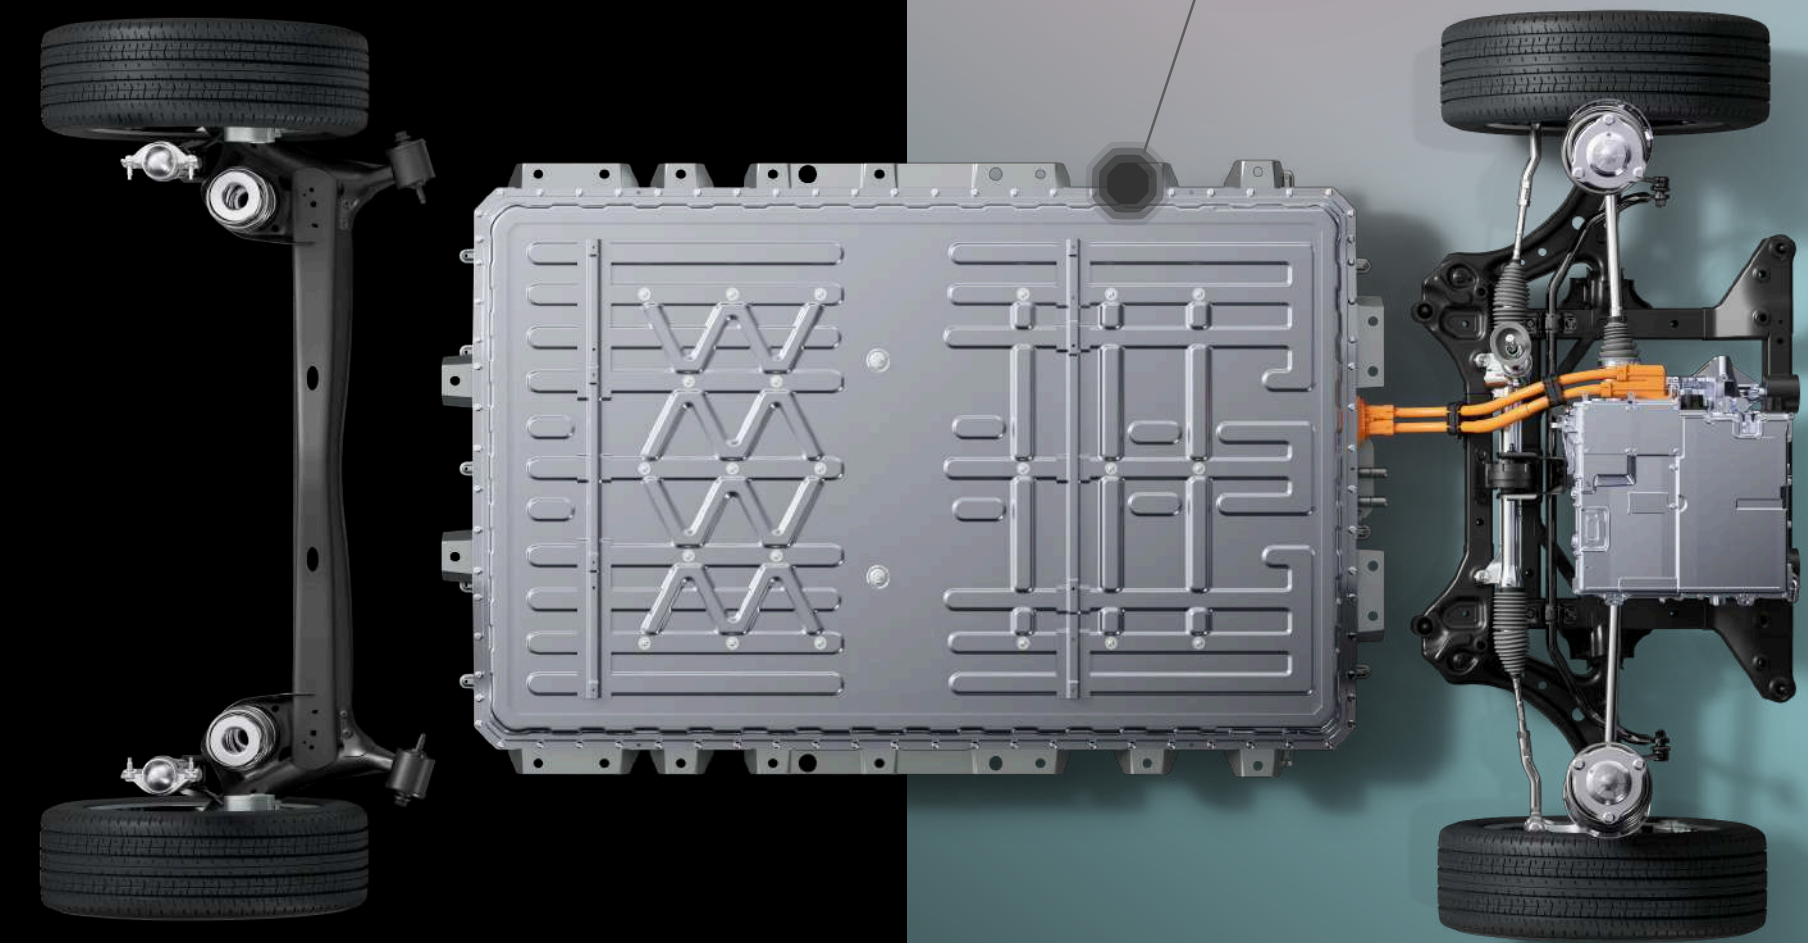

53.9kWh Battery*

9.5sec, 0-62Mph*

7 year warranty / 80,000 miles

*Premium Long Range

RAPID CHARGING

With DC rapid charging, you can charge the 53.9kWh battery from 10-80% in up to 30 minutes.

The MG4 EV Urban uses a 387.6V system meaning you can fast charge in speeds up to 87kW.

258 MILE RANGE (WLTP)*

The all-new E3 platform, pairs seamlessly with the 53.9kWh LFP battery to unlock up to 258 miles of WLTP combined range.

*Comfort Long Range

COMPLETE

FRONT WHEEL DRIVE

Select from four drive modes – Normal, Sport, Eco, or Custom – each attuned to your rhythm and the road ahead.

CONTROL

ONE PEDAL DRIVING MODE

The MG4 EV Urban features five regenerative settings, including intuitive one-pedal driving which recovers energy with quiet efficiency.

ADVANCED

INTUITIVE TECHNOLOGY

Connected. Personalised. Untangled.