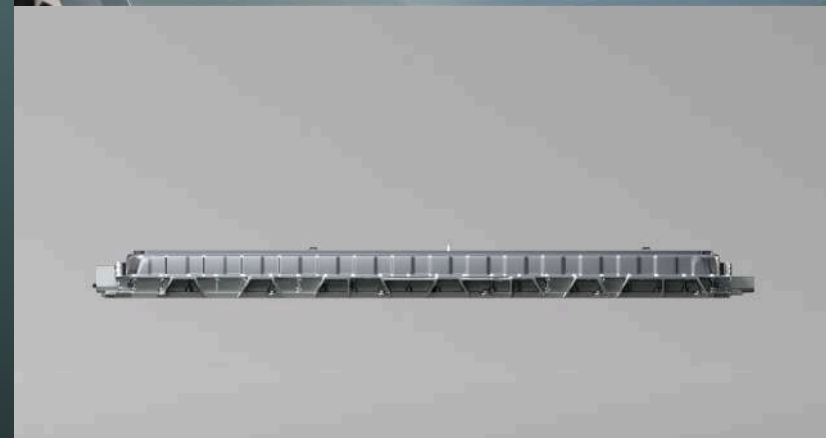

PERFORMANCE

URBAN RANGER

Range anxiety is real.
MG4 EV Urban makes it less so.

- UP TO 258 MILE (WLTP) COMBINED RANGE*
- 28 MIN RAPID CHARGE TIME[^]
- 5 REGENERATIVE SETTINGS

*Range figures provided are calculated under test conditions. These figures are for comparative purposes only and may not reflect real-life driving results. Actual range may vary depending on various factors such as weather conditions, driving styles, vehicle load, and accessories fitted post-registration.
[^]10-80% charging time applies to a 150kW Ultra-Fast charger under standardised test conditions. Charging times in real world conditions will vary dependent on a number of factors, including but not limited to the age of battery, charging conditions, temperature and the existing charge of the battery, charger used and duration of charge. Charging times will be increased when using chargers of a lower capacity. Availability of 150kW-capable chargers may be limited depending on your location.