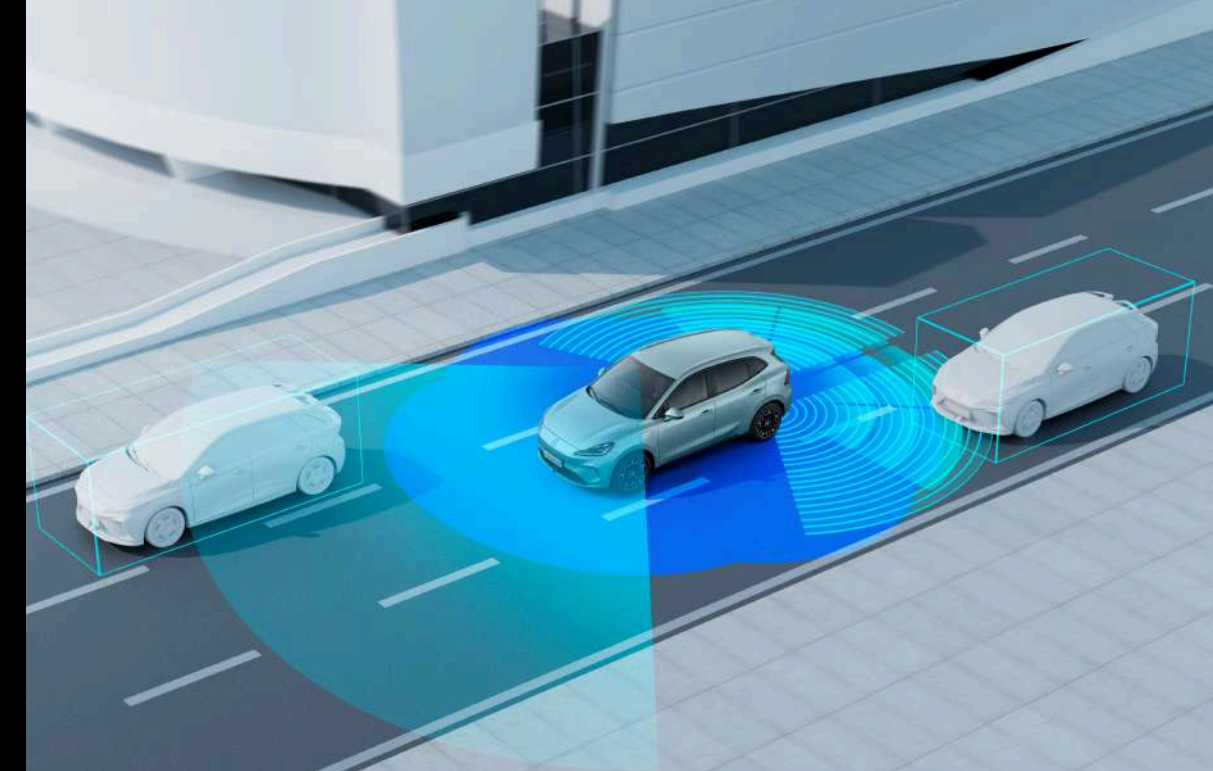

ADVANCED HIGH-STRENGTH STEEL (AHSS)

HIGH-STRENGTH STEEL (HSS)

HOT-STAMPED STEEL

ULTRA HIGH-STRENGTH STEEL (UHSS)

MG PILOT CUSTOM

MG Pilot is an advanced suite of driver assistance systems to anticipate what lies beyond your sightline and the Custom function allows you to personalise your preferred settings and recall them easily with each drive.

Active Emergency Braking, Lane Departure Warning, Adaptive Cruise Control, and Blind Spot Detection all monitor vigilantly with your safety in mind, allowing you to focus entirely on enjoying the journey ahead.

COCOONED IN SAFETY

Awarded a 5-star Euro NCAP rating, protection works silently around you as a high-strength chassis creates a reassuring cocoon of safety. All models include seven airbags: front, side, curtain, and a central airbag, providing comprehensive passive safety for all occupants.