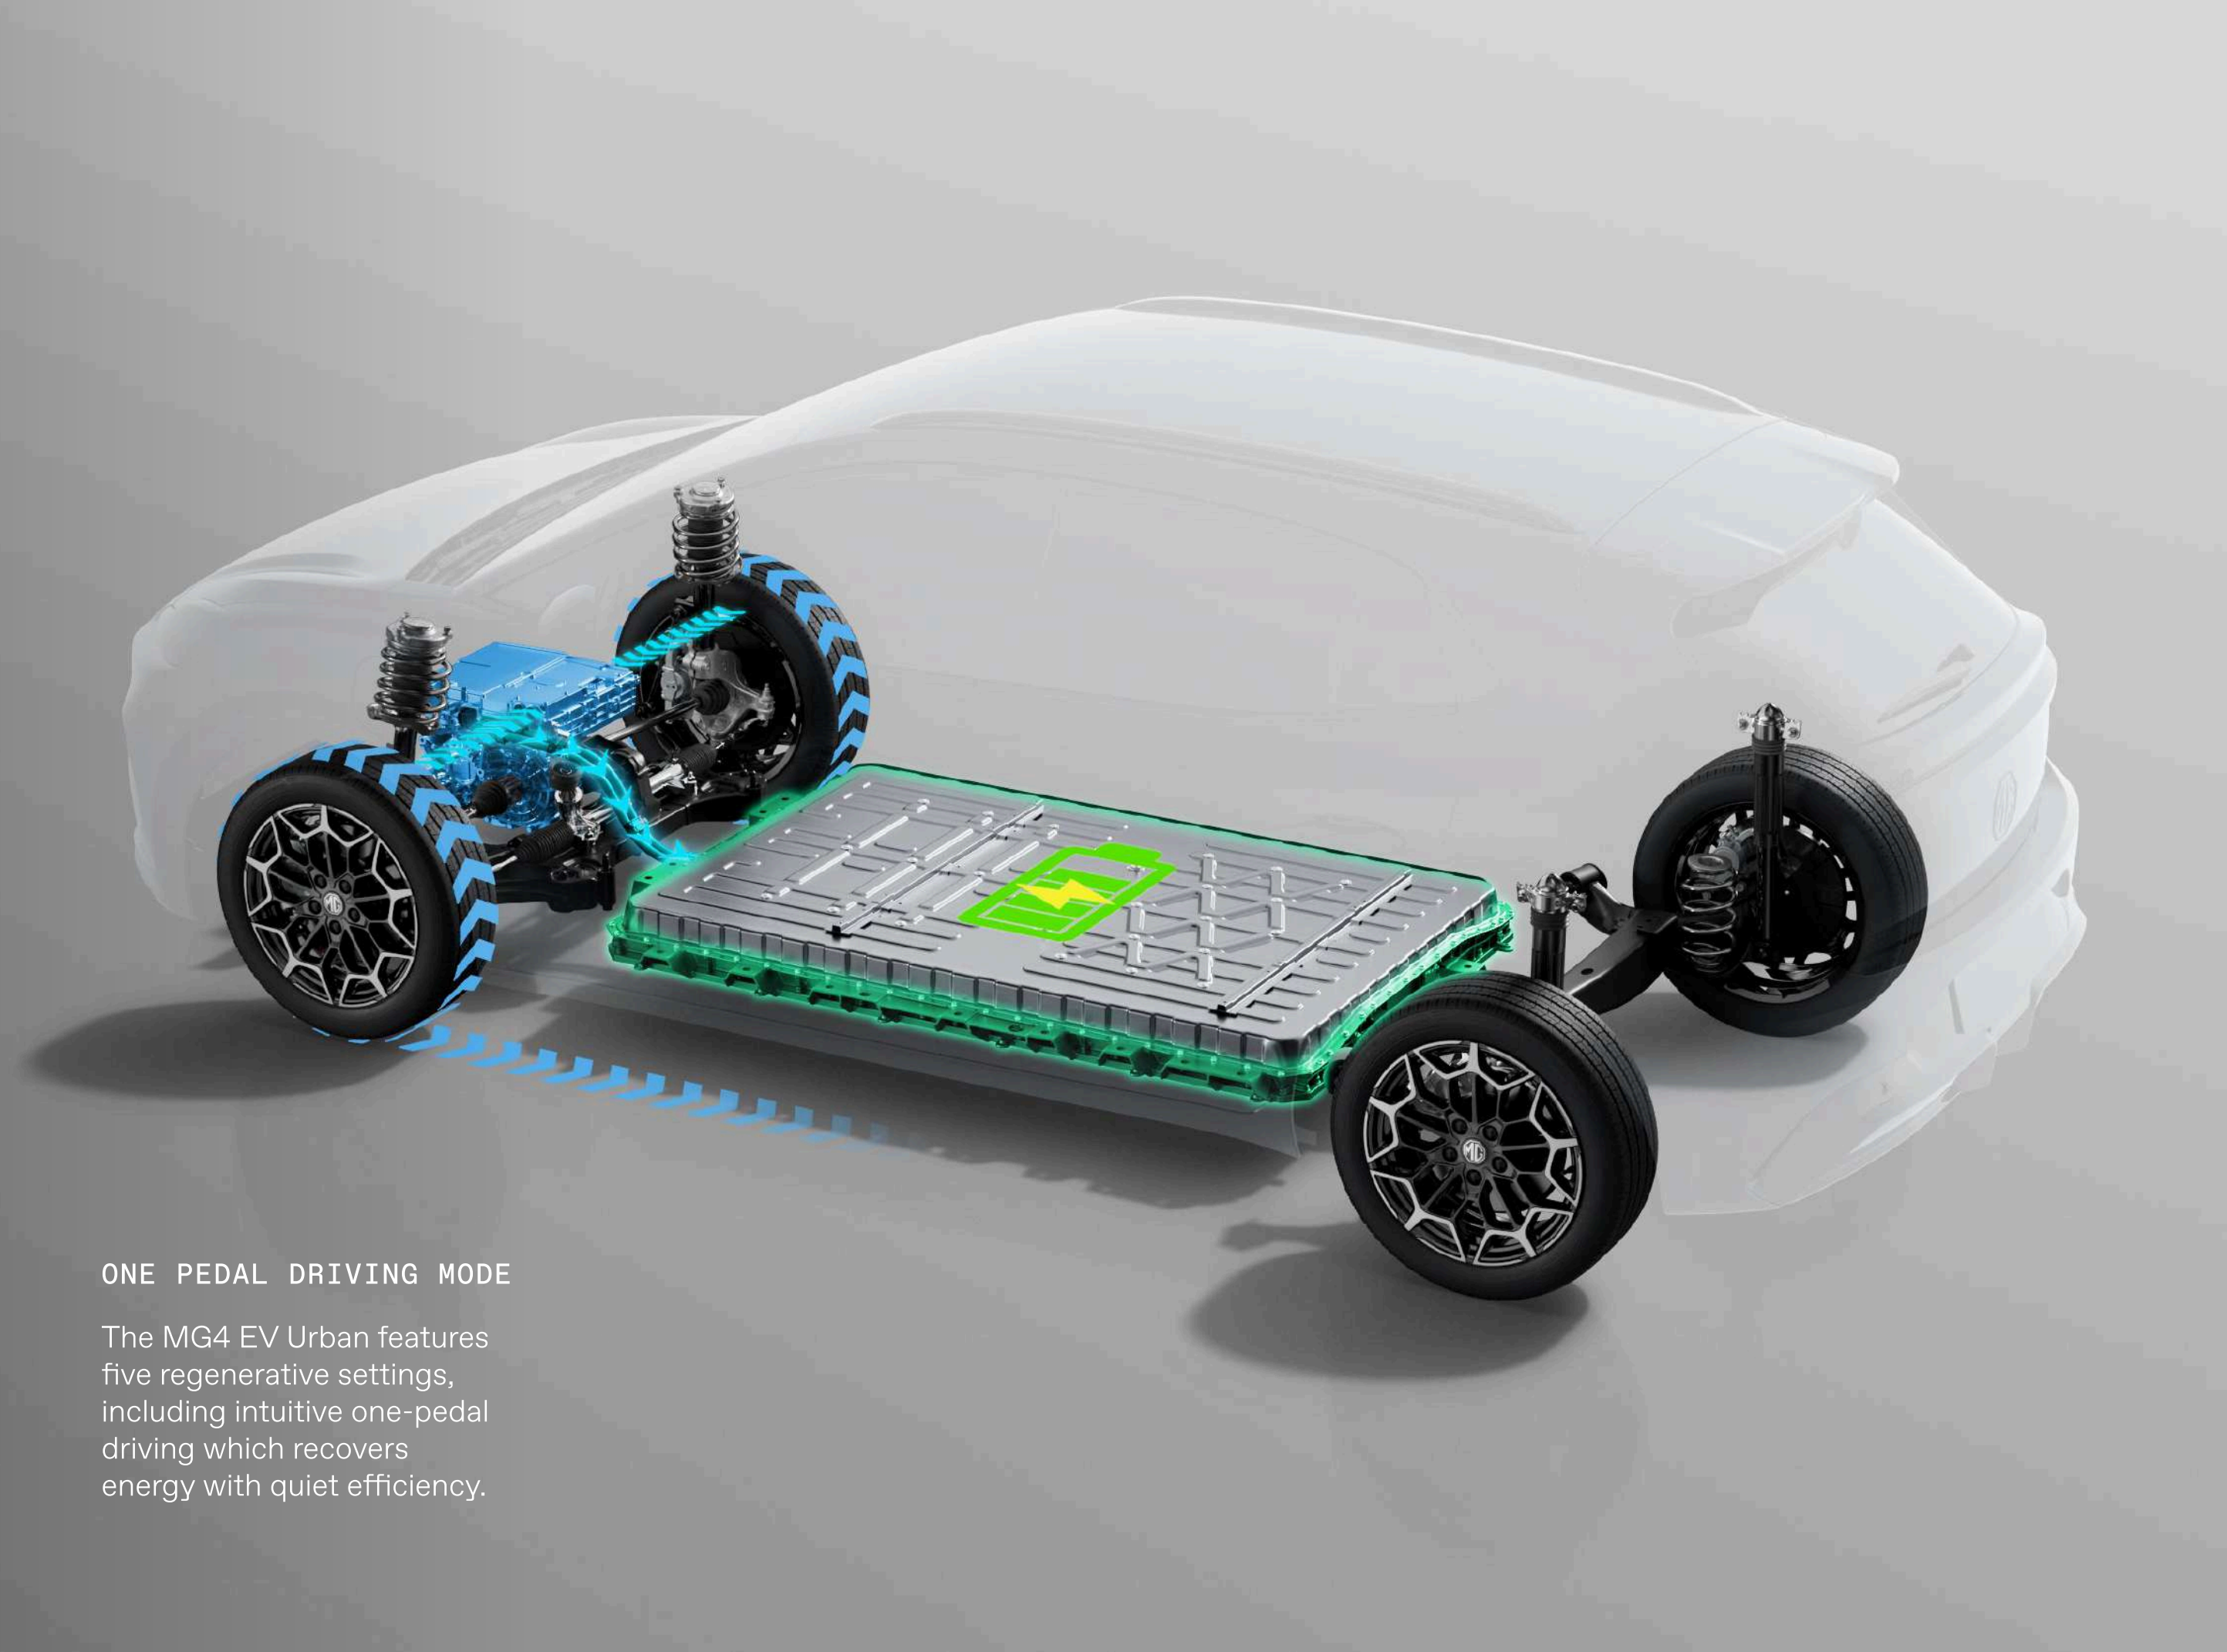

INTRODUCES

MG4 EV URBAN

SERIOUS PLAYER

SUBSTANCE IS
THE STATEMENT.

Meet the MG4 EV Urban. Stylishly equipped, spaciouly sized and sharpened for the streets. It's the savvy choice of those searching for substance over statements.

258 MILE RANGE (WLTP)*

The all-new E3 platform, pairs seamlessly with the 53.9kWh LFP battery to unlock up to 258 miles of WLTP combined range.

*Comfort Long Range

COMPLETE

FRONT WHEEL DRIVE

Select from four drive modes – Normal, Sport, Eco, or Custom – each attuned to your rhythm and the road ahead.

CONTROL

ONE PEDAL DRIVING MODE

The MG4 EV Urban features five regenerative settings, including intuitive one-pedal driving which recovers energy with quiet efficiency.

ADVANCED

INTUITIVE TECHNOLOGY

Connected. Personalised. Untangled.