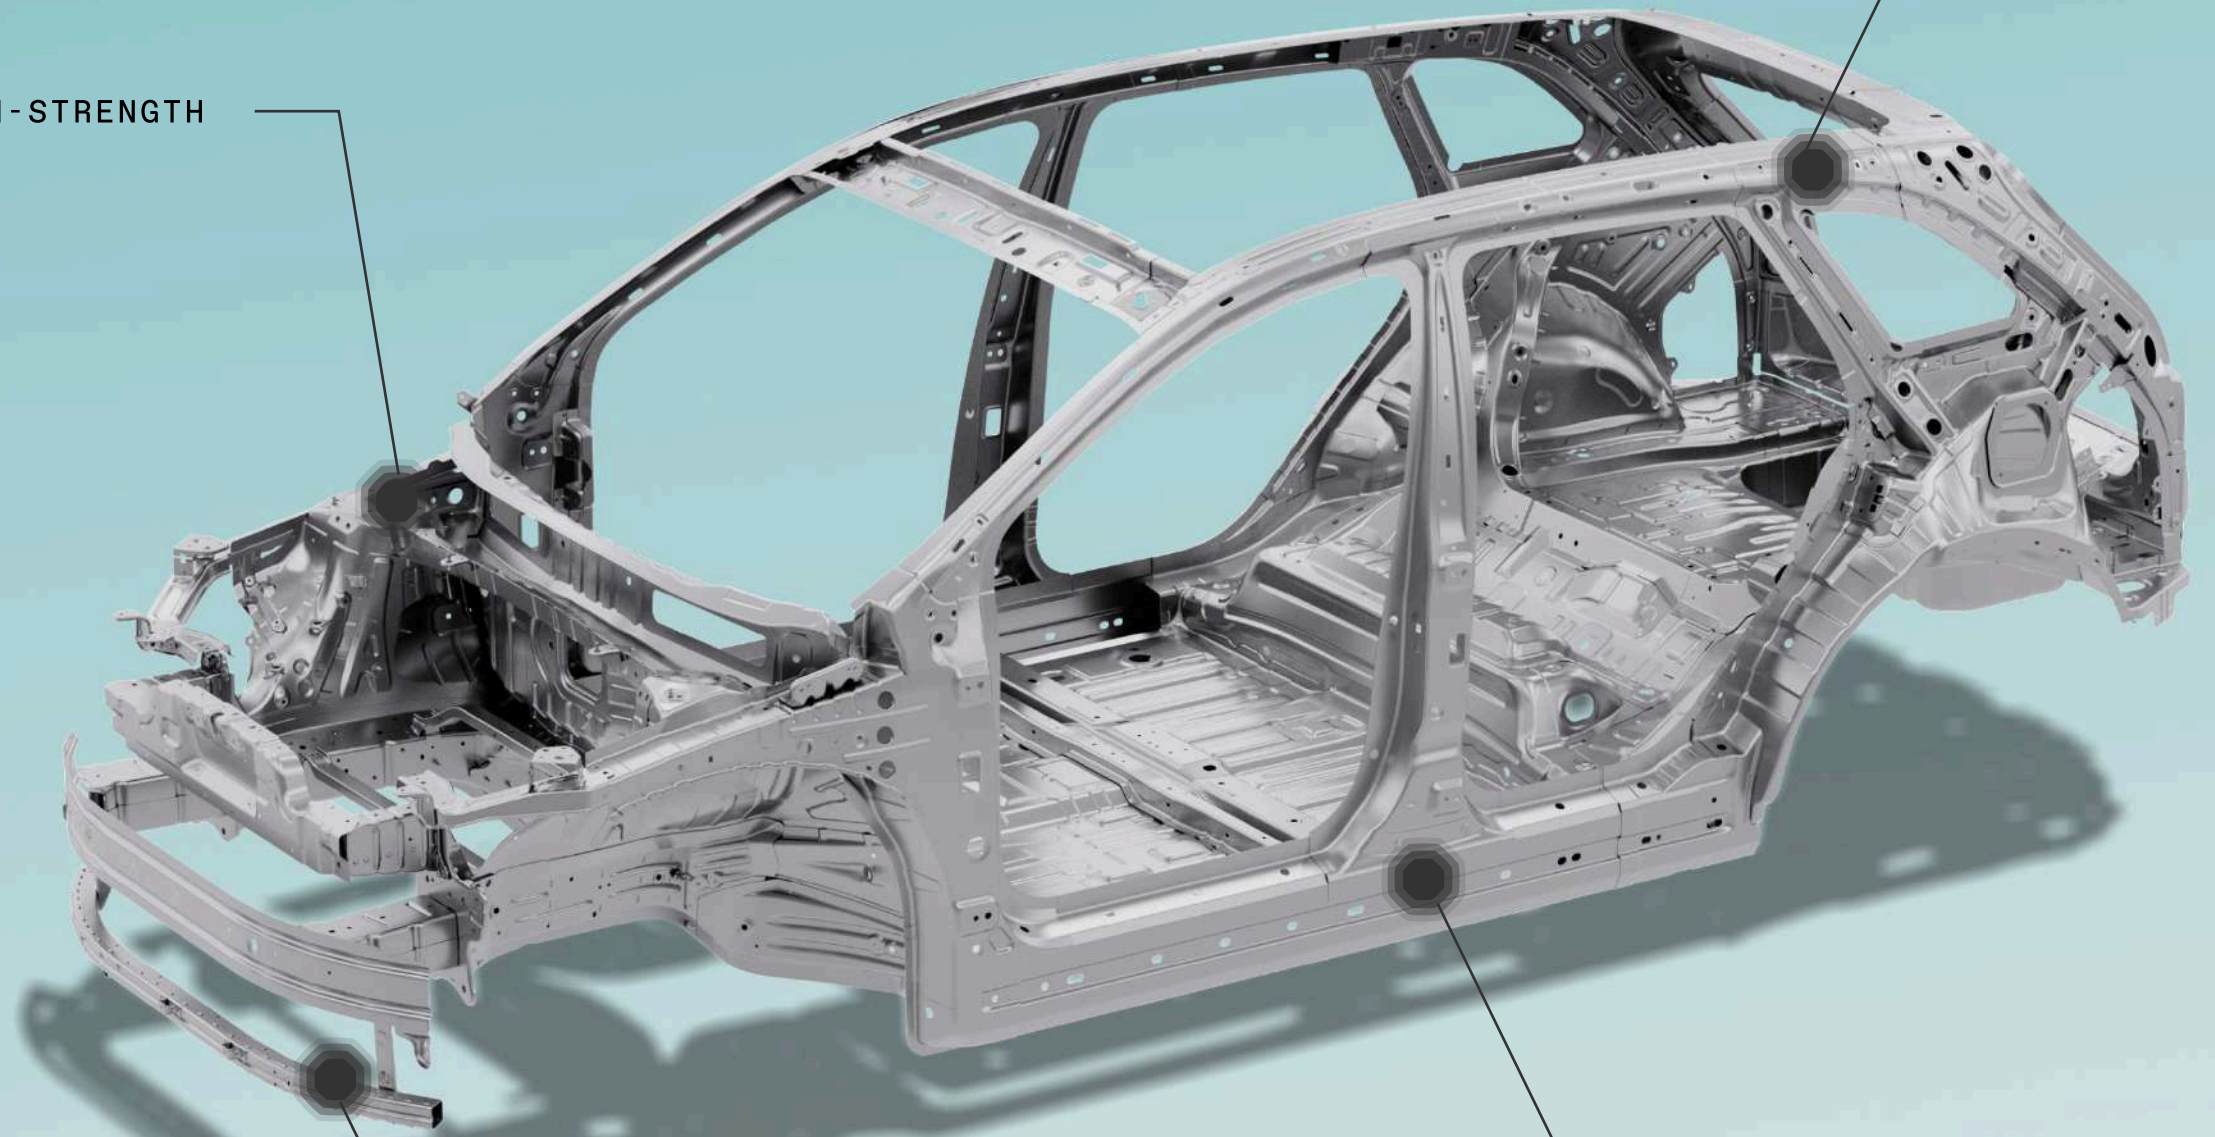

ADVANCED HIGH-STRENGTH STEEL (AHSS)

HIGH-STRENGTH STEEL (HSS)

HOT-STAMPED STEEL

ULTRA HIGH-STRENGTH STEEL (UHSS)

MG PILOT CUSTOM

MG Pilot is an advanced suite of driver assistance systems to anticipate what lies beyond your sightline and the Custom function allows you to personalise your preferred settings and recall them easily with each drive.