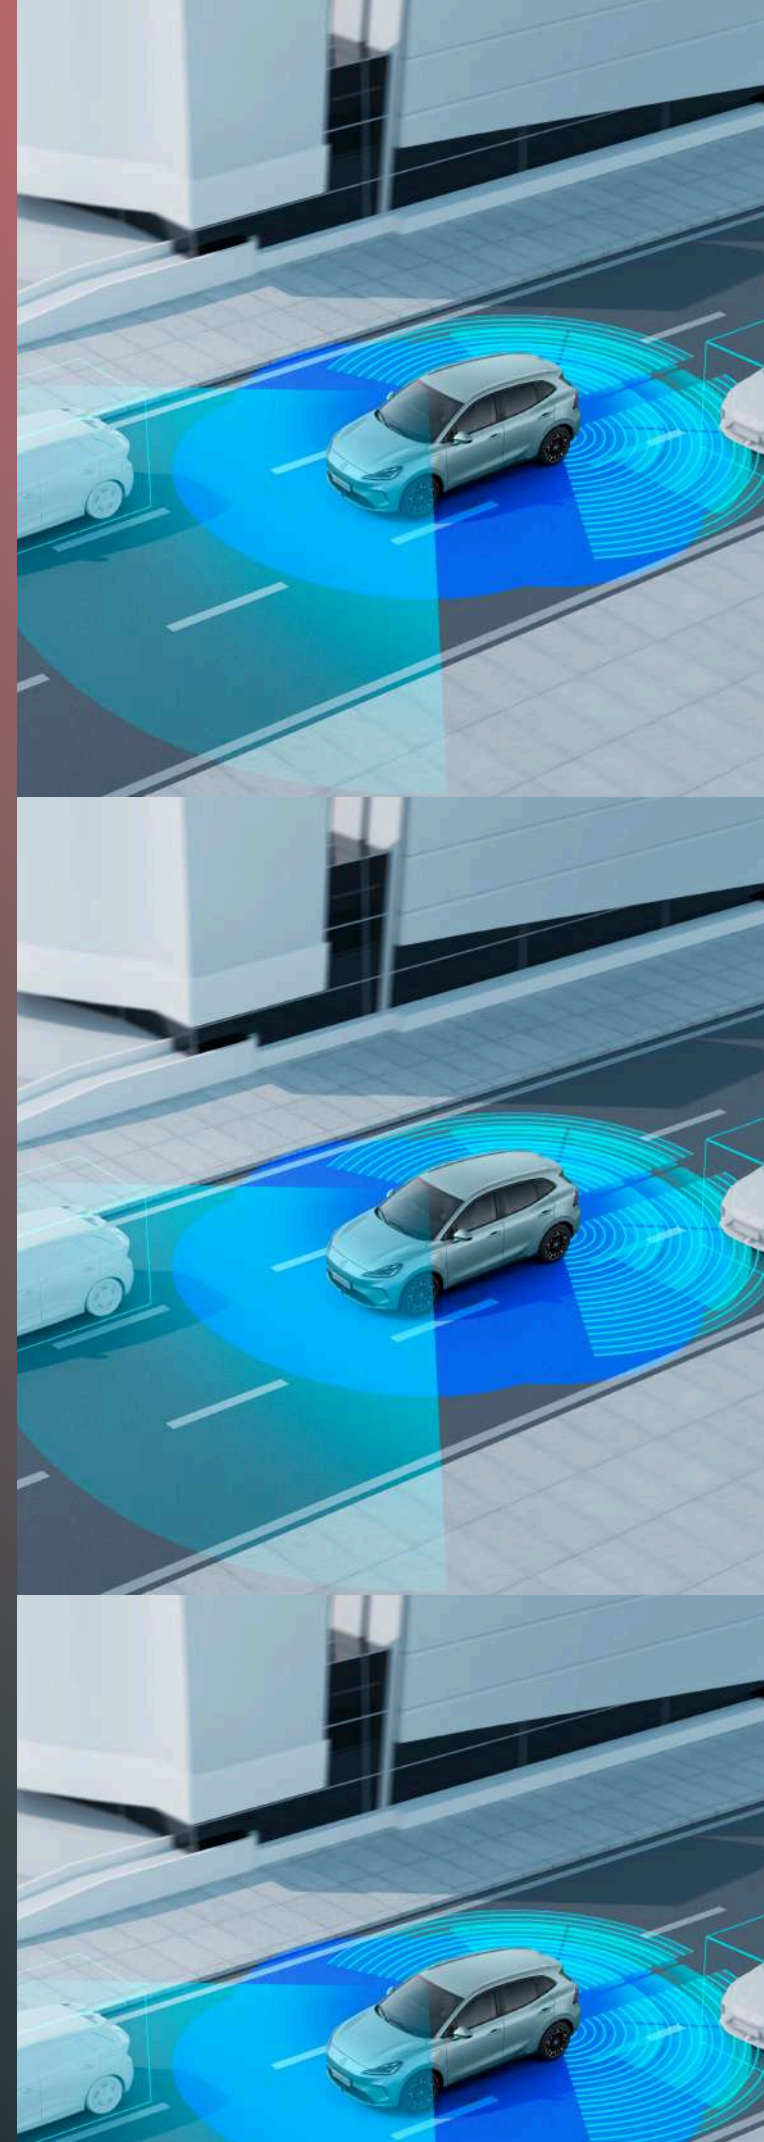

SAFETY

SILENT PROTECTION

Safety that preserves
your peace of mind.

- MG PILOT CUSTOM
- 5-STAR EURO NCAP RATING
- HIGH STRENGTH STEEL