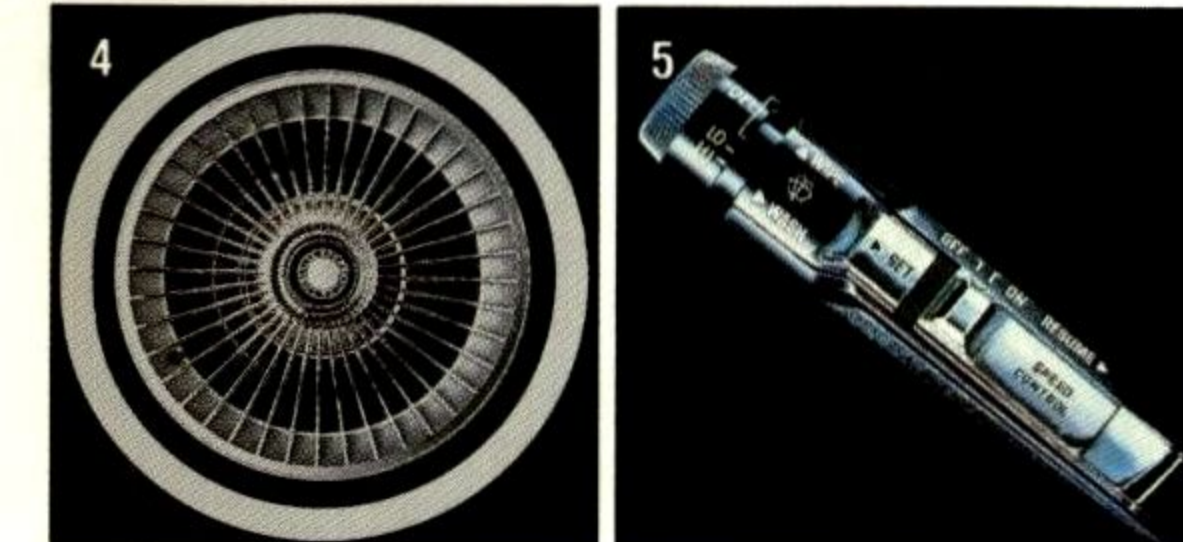

OPTIONAL FEATURES

1. The Premium radio with cassette tape player: Premium AM stereo* / FM stereo with electronic tuning; seek-and-scan; Dynamic Noise Reduction†; cassette tape player with automatic reverse; four-speaker sound; integral digital clock.

3. Illuminated visor vanity mirror: Increase personal comfort and convenience. (Available with Salon Luxury Equipment Discount Package only.)

4. Available wheel covers: Choose premium (shown) or classic wire wheel covers. (Available in the Salon Luxury Equipment Discount Package only.)

5. Automatic speed control: Optional automatic speed control makes highway driving a breeze (deluxe wipers required).

6. Electric rear window defroster: Reduce driving hazards and improve rear vision with this popular, practical option.

TOP: The 1987 Gran Fury Salon's spacious interior compartment sports the standard cloth-and-vinyl front bench seat with convenient fold-down center armrest, shown in Dark Blue.

BOTTOM: Wrap yourself in luxury with Gran Fury's optional 60/40 Gibson cloth front bench seat with fold-down center armrest and front passenger recliner, shown in Dark Blue.

*Some AM stereo broadcasting may not be compatible with this radio.

†Dynamic Noise Reduction is a trademark of National Semiconductor Corporation.

‡There are special engine cooling requirements for field-installed air conditioning. Failure to follow these requirements may invalidate warranty. See your dealer for details.