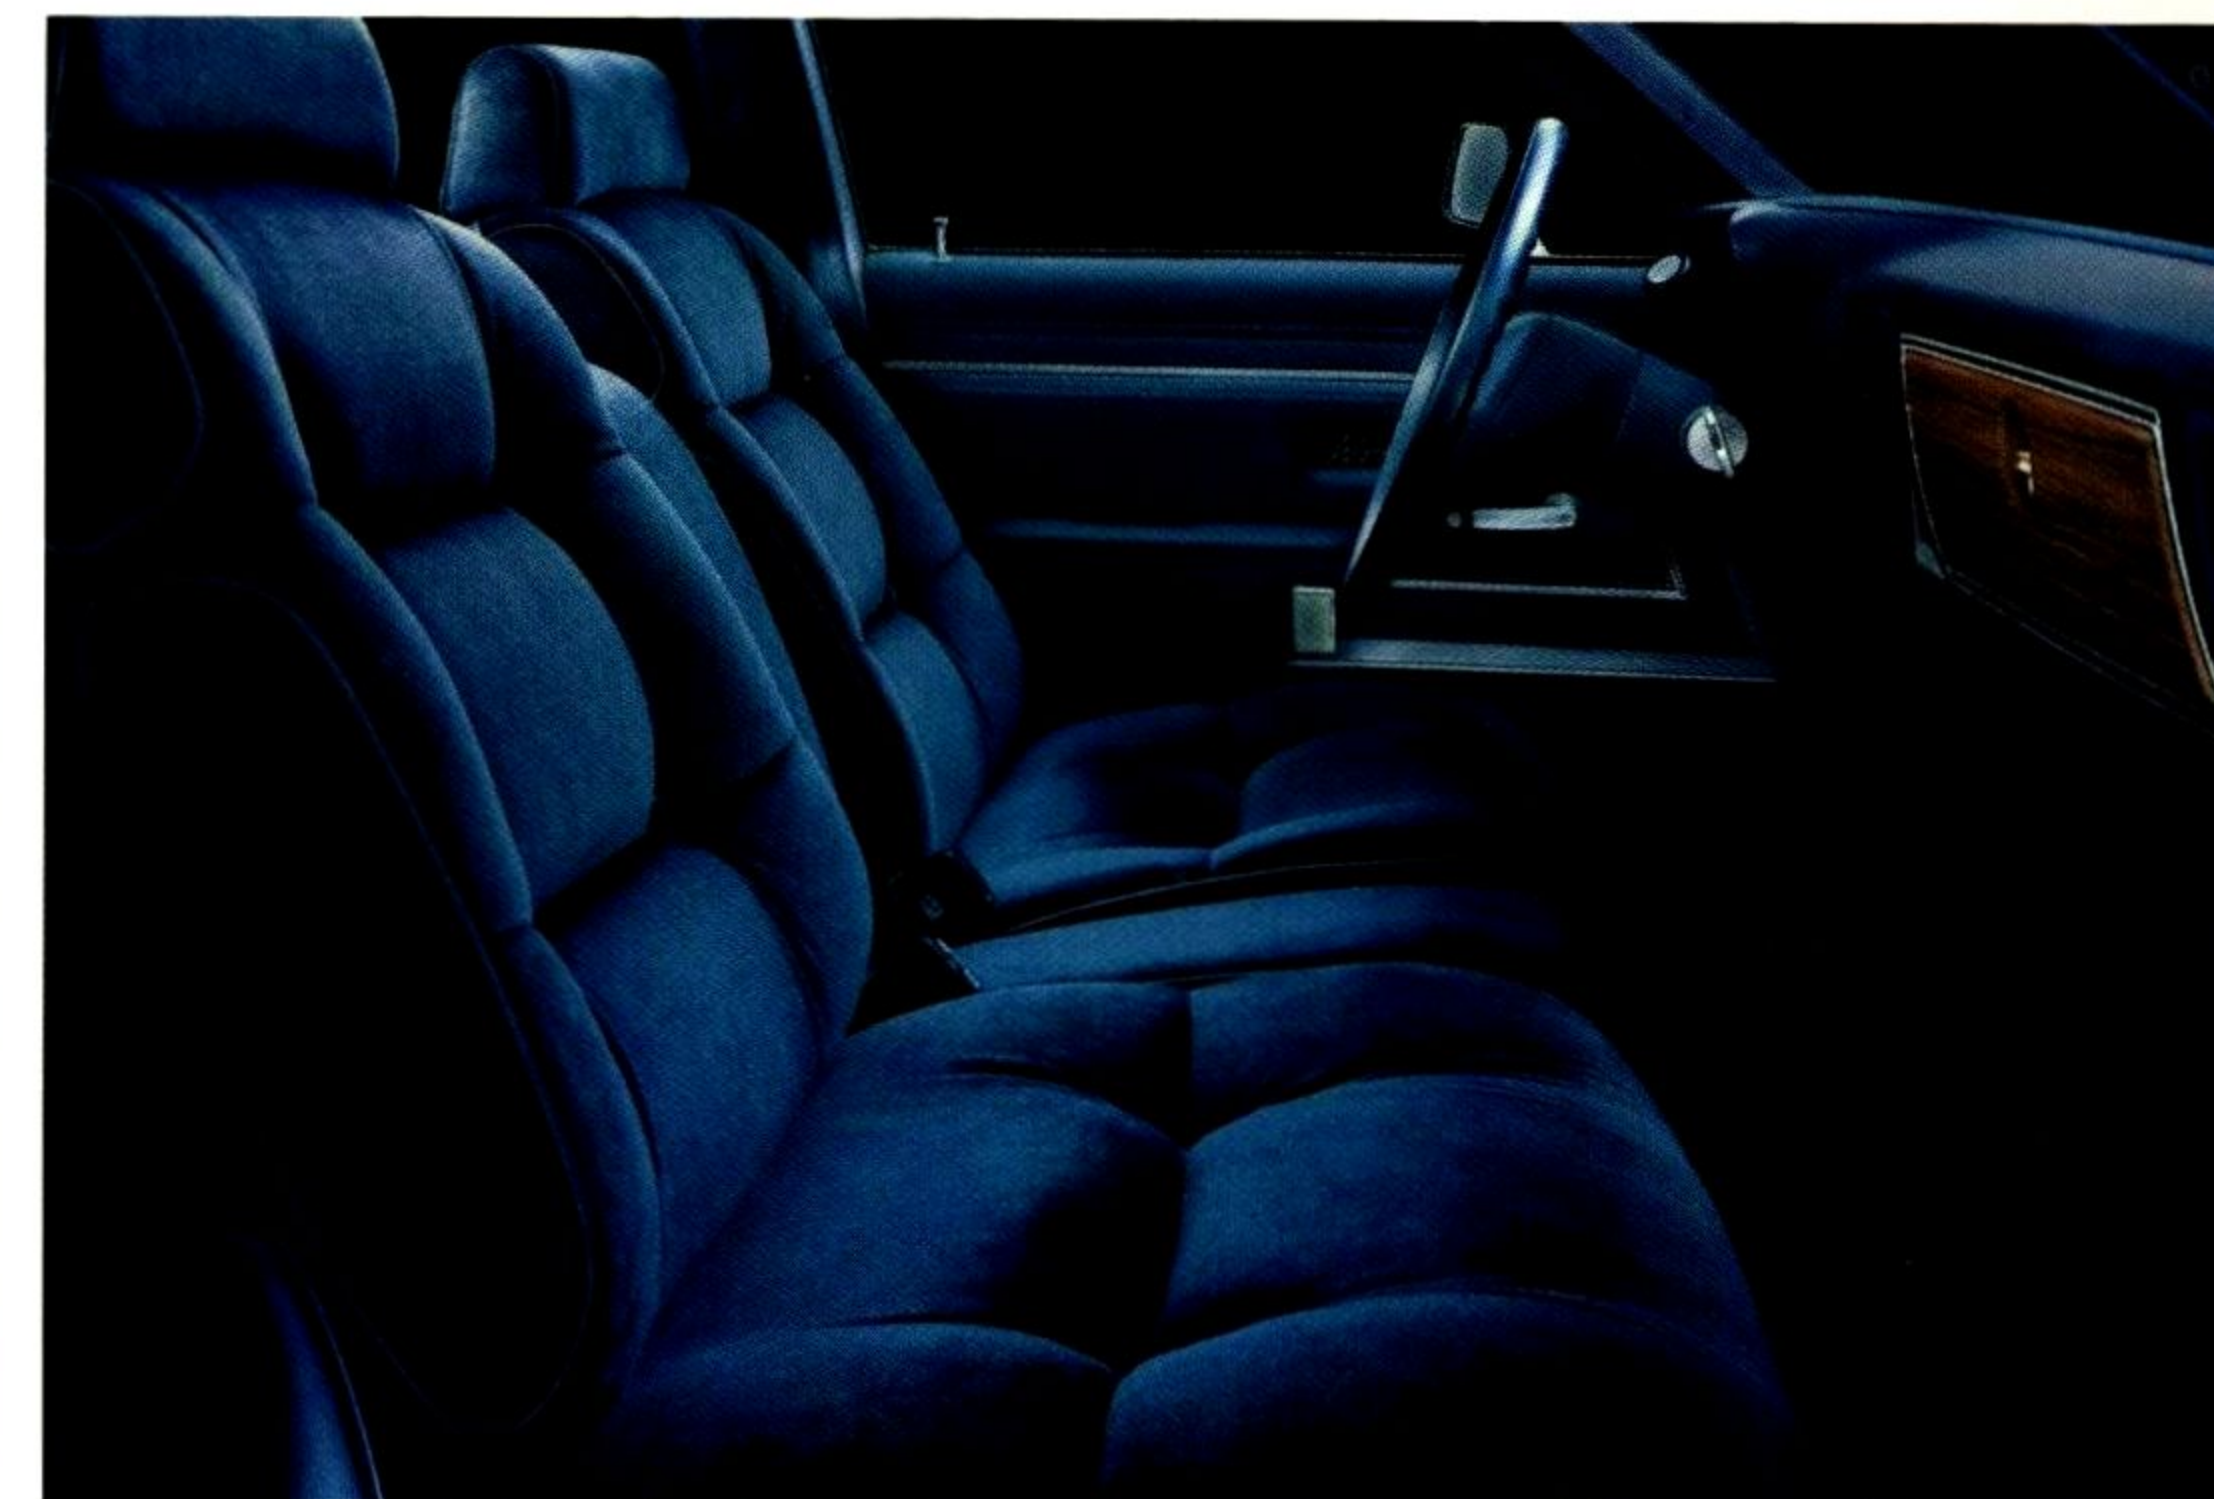

OPTIONAL FEATURES

1. The Premium radio with cassette tape player: Premium AM stereo* / FM stereo with electronic tuning; seek-and-scan; Dynamic Noise Reduction†; cassette tape player with automatic reverse; four-speaker sound; integral digital clock.

3. Illuminated visor vanity mirror: Increase personal comfort and convenience. (Available with Salon Luxury Equipment Discount Package only.)

4. Available wheel covers: Choose premium (shown) or classic wire wheel covers. (Available in the Salon Luxury Equipment Discount Package only.)

5. Automatic speed control: Optional automatic speed control makes highway driving a breeze (deluxe wipers required).

6. Electric rear window defroster: Reduce driving hazards and improve rear vision with this popular, practical option.

TOP: The 1987 Gran Fury Salon's spacious interior compartment sports the standard cloth-and-vinyl front bench seat with convenient fold-down center armrest, shown in Dark Blue.

BOTTOM: Wrap yourself in luxury with Gran Fury's optional 60/40 Gibson cloth front bench seat with fold-down center armrest and front passenger recliner, shown in Dark Blue.

*Some AM stereo broadcasting may not be compatible with this radio.

†Dynamic Noise Reduction is a trademark of National Semiconductor Corporation.

‡There are special engine cooling requirements for field-installed air conditioning. Failure to follow these requirements may invalidate warranty. See your dealer for details.