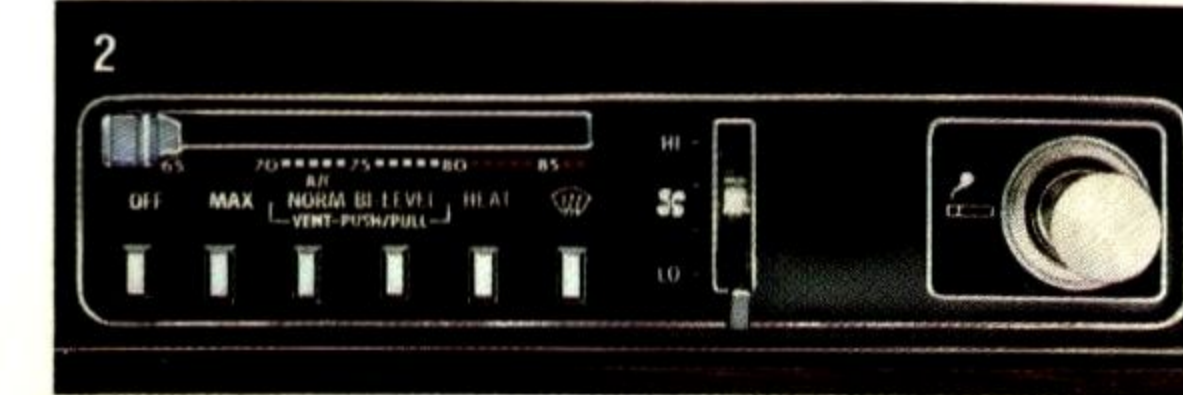

OPTIONAL FEATURES

1. The Premium radio with cassette tape player: Premium AM stereo* / FM stereo with electronic tuning; seek-and-scan; Dynamic Noise Reduction†; cassette tape player with automatic reverse; four-speaker sound; integral digital clock.

3. Illuminated visor vanity mirror: Increase personal comfort and convenience. (Available with Salon Luxury Equipment Discount Package only.)

4. Available wheel covers: Choose premium (shown) or classic wire wheel covers. (Available in the Salon Luxury Equipment Discount Package only.)

5. Automatic speed control: Optional automatic speed control makes highway driving a breeze (deluxe wipers required).

6. Electric rear window defroster: Reduce driving hazards and improve rear vision with this popular, practical option.

TOP: The 1987 Gran Fury Salon's spacious interior compartment sports the standard cloth-and-vinyl front bench seat with convenient fold-down center armrest, shown in Dark Blue.

BOTTOM: Wrap yourself in luxury with Gran Fury's optional 60/40 Gibson cloth front bench seat with fold-down center armrest and front passenger recliner, shown in Dark Blue.

*Some AM stereo broadcasting may not be compatible with this radio.

†Dynamic Noise Reduction is a trademark of National Semiconductor Corporation.

‡There are special engine cooling requirements for field-installed air conditioning. Failure to follow these requirements may invalidate warranty. See your dealer for details.