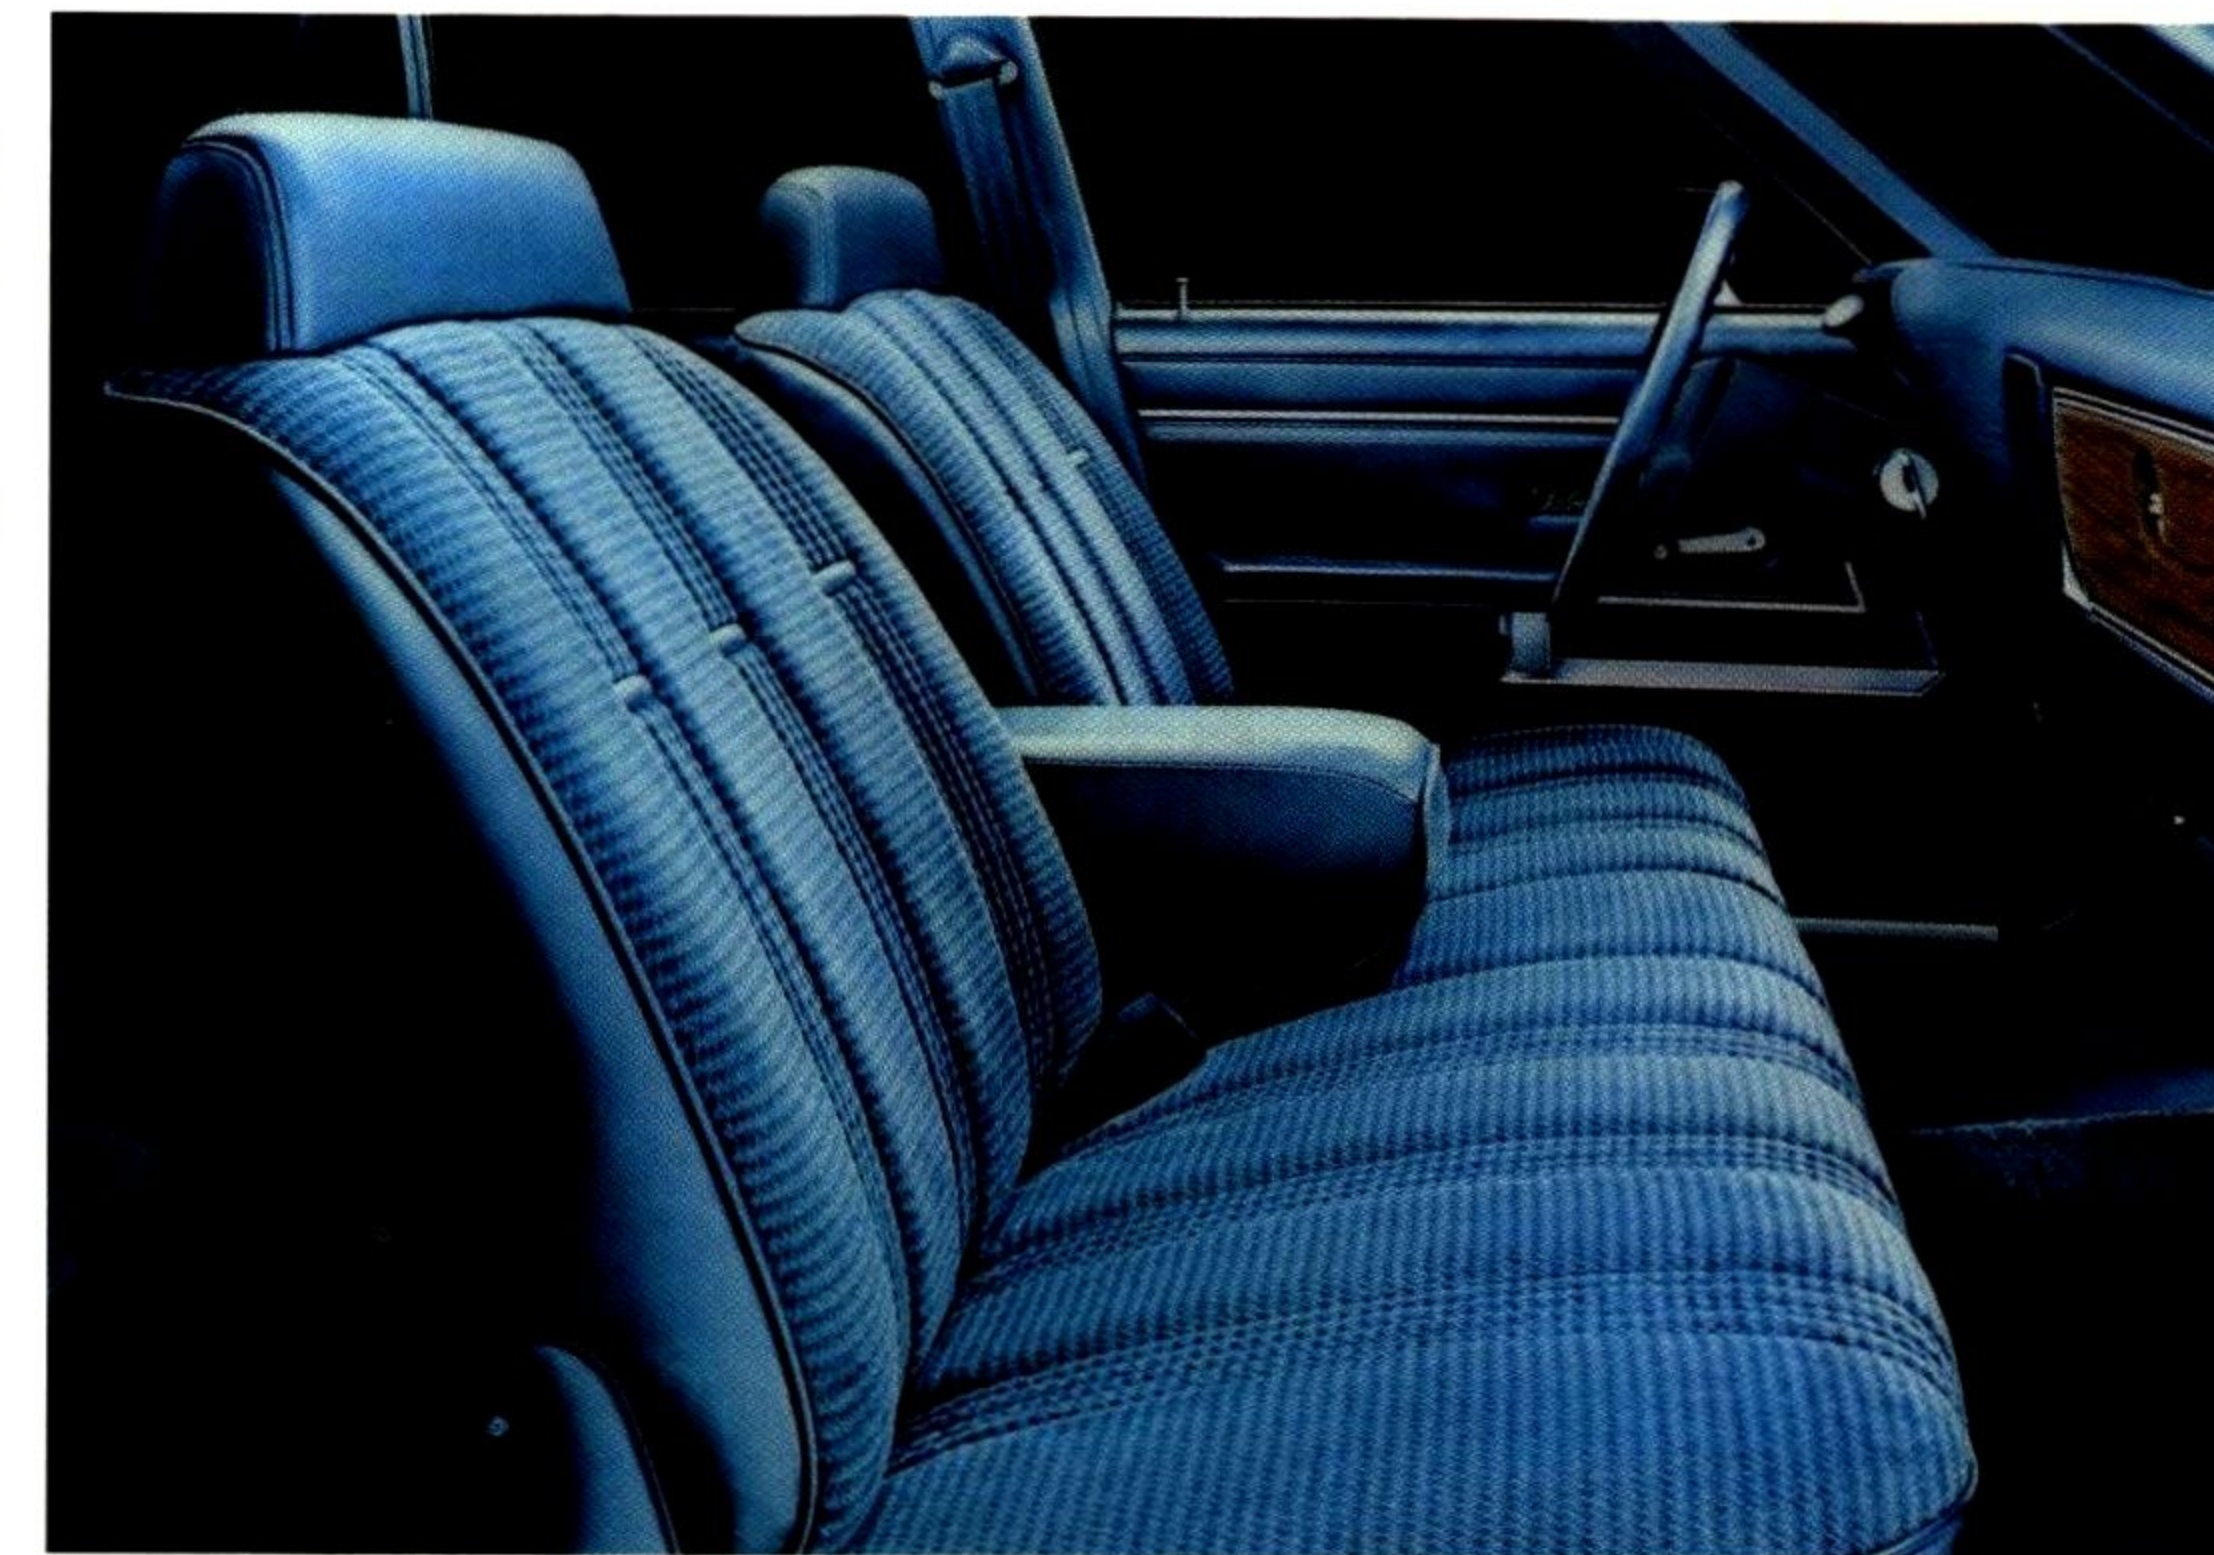

OPTIONAL FEATURES

1. The Premium radio with cassette tape player: Premium AM stereo* / FM stereo with electronic tuning; seek-and-scan; Dynamic Noise Reduction†; cassette tape player with automatic reverse; four-speaker sound; integral digital clock.

3. Illuminated visor vanity mirror: Increase personal comfort and convenience. (Available with Salon Luxury Equipment Discount Package only.)

4. Available wheel covers: Choose premium (shown) or classic wire wheel covers. (Available in the Salon Luxury Equipment Discount Package only.)

5. Automatic speed control: Optional automatic speed control makes highway driving a breeze (deluxe wipers required).

6. Electric rear window defroster: Reduce driving hazards and improve rear vision with this popular, practical option.

TOP: The 1987 Gran Fury Salon's spacious interior compartment sports the standard cloth-and-vinyl front bench seat with convenient fold-down center armrest, shown in Dark Blue.

BOTTOM: Wrap yourself in luxury with Gran Fury's optional 60/40 Gibson cloth front bench seat with fold-down center armrest and front passenger recliner, shown in Dark Blue.

*Some AM stereo broadcasting may not be compatible with this radio.

†Dynamic Noise Reduction is a trademark of National Semiconductor Corporation.

‡There are special engine cooling requirements for field-installed air conditioning. Failure to follow these requirements may invalidate warranty. See your dealer for details.