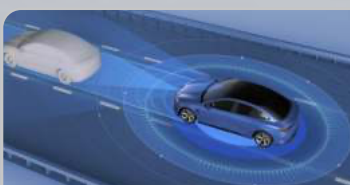

Intelligent e-Platform 3.0

The e-Platform 3.0 is a cutting-edge system designed for the future of electric vehicles. It works seamlessly with the Blade Battery and an 8-in-1 High Efficiency Electric Powertrain, boasting an impressive 89% efficiency rating. With additional features like the Wide Temperature Range High Efficiency Heat Pump System, it ensures unmatched stability, efficiency, and safety. BYD CTB (Cell to Body) technology takes things further by integrating the Blade Battery directly into the vehicle body. This evolution from the battery's "Sandwich Structure" to a vehicle "Sandwich Structure" significantly enhances safety, stability, handling, and performance. Seamlessly integrating the Blade Battery into the vehicle's structure, it achieves a remarkable torsional rigidity of 40,500 N.m/°, rivaling luxury car standards.

Ultra-Long Lifespan

Supports over 3,000 charge cycles for reliable performance

BYD iTAC Technology³

Superior Handling Performance.

Featuring high-end suspension (Double Wishbone + Multi-Link) and iTAC (Intelligence Torque Adaptation Control), our vehicle dynamics restoration surpasses traditional methods. iTAC intelligently allocates drive torque, minimizing skidding and enhancing safety. This advanced system also elevates handling comfort, ensuring a smooth and secure driving experience.

BYD ADVANCED DRIVER ASSISTANCE SYSTEMS (ADAS)

Predictive Collision Warning (Front)

Predictive Collision Warning (Side)

Adaptive Cruise Control Calibration

Adaptive Headlights

BYD ADAS (Advanced Driver Assistance Systems) is a sophisticated suite of safety technologies utilizing advanced sensors and intelligent algorithms to enhance driver awareness and mitigate risks on the road.