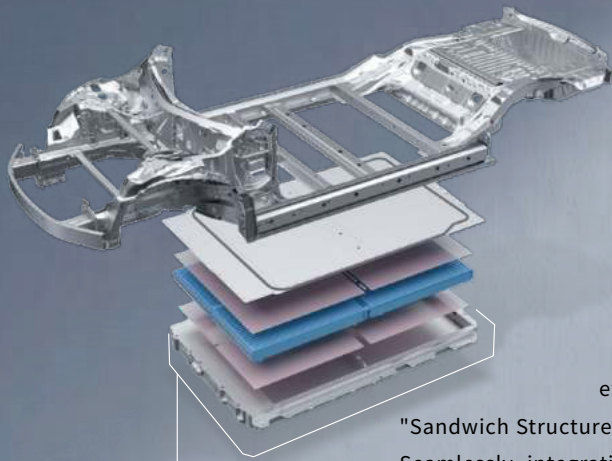

Intelligent e-Platform 3.0

The e-Platform 3.0 is a cutting-edge system designed for the future of electric vehicles. It works seamlessly with the Blade Battery and an 8-in-1 High Efficiency Electric Powertrain, boasting an impressive 89% efficiency rating. With additional features like the Wide Temperature Range High Efficiency Heat Pump System, it ensures unmatched stability, efficiency, and safety. BYD CTB (Cell to Body) technology takes things further by integrating the Blade Battery directly into the vehicle body. This evolution from the battery's "Sandwich Structure" to a vehicle "Sandwich Structure" significantly enhances safety, stability, handling, and performance. Seamlessly integrating the Blade Battery into the vehicle's structure, it achieves a remarkable torsional rigidity of 40,500 N.m/°, rivaling luxury car standards.

Revolutionary Blade Battery

Ultra Safe

Passed "Mt Everest" nail test, ensuring top safety

Ultra Strength

Withstood a 46-ton truck rolling over it, highlighting its durability

Ultra-Long Range

Achieves over 1,000km range capacity with e-Platform 3.0