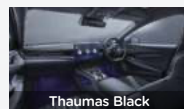

INTERIOR COLOR