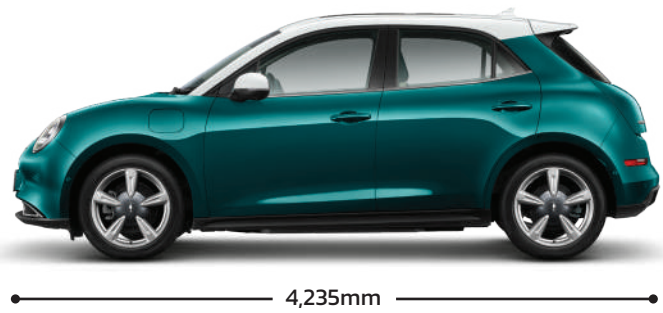

CAR DIMENSIONS

EXTERIOR

Two-Tone

Mono Tone

* Exclusive for 500 ULTRA model

** Exclusively for 400 PRO and 500 ULTRA models