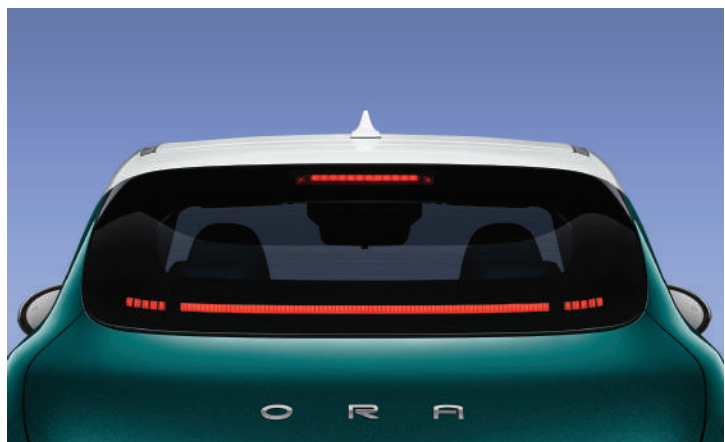

EXTERIOR

Intelligent LED Headlamps

Intelligent LED headlamp system shaped like cat-eyes ensures exceptional driving visibility.

18" Alloy Wheels

Sporty 18-inch alloy wheels maintains sleekness.

LED Taillight Strip

A uniquely designed LED taillight strip embedded throughout the rear of the car exudes 'futuristic.'

LARGE INTEGRATED DISPLAY 17.25"

7" Cluster display

A modern screen displays accurate driving information and it's equipped with user-friendly functions.