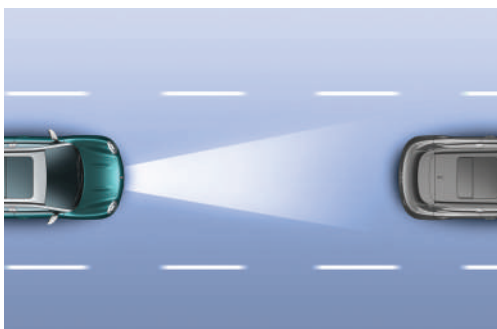

Adaptive Cruise Control + Intelligent Turning + Traffic Jam Assist

ORA Good Cat automatically slows down when there's a car ahead then keeps consistent speed, as well as decelerates when taking turns to avoid potential accidents — hence, a safer drive.