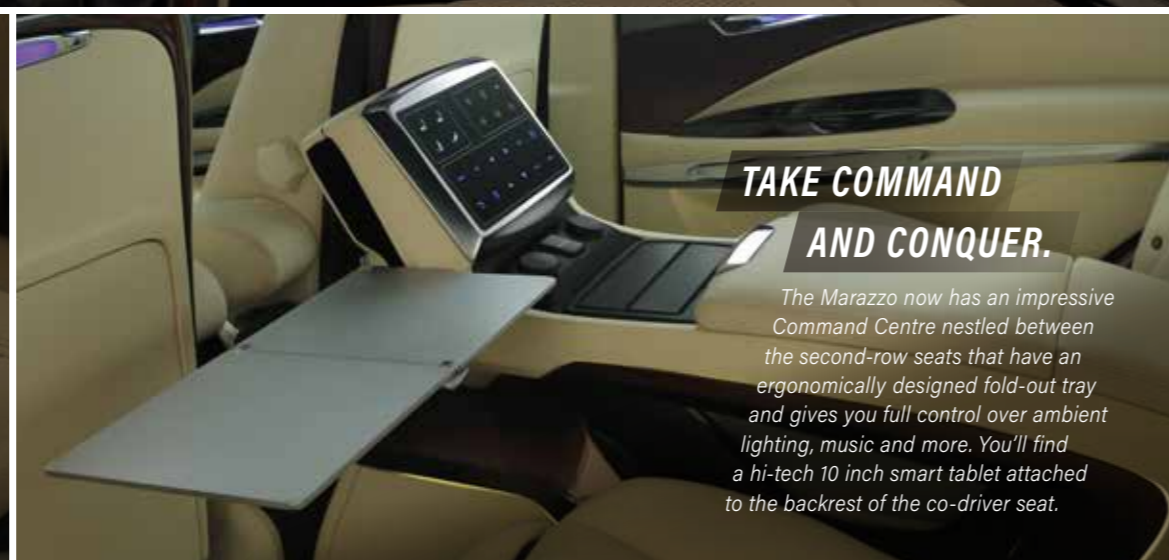

ENHANCED LUXURY.

FEATURES ABOUND.

Marazzo now comes with a feature-filled cabin with a foldable headrest for enhanced comfort, chrome accents in the centre roof vents, grab handles re-trimmed with leather and a day-light assembly mounted in the centre of the headliner.

DOORS THAT INVITE YOU IN.

Marazzo's doors have become even more inviting with premium leather inserts that are accentuated with a simulated wood trim. The beautifully crafted billet aluminium curtain raiser adds to the premium look of the door.

TAKE COMMAND AND CONQUER.

The Marazzo now has an impressive Command Centre nestled between the second-row seats that have an ergonomically designed fold-out tray and gives you full control over ambient lighting, music and more. You'll find a hi-tech 10 inch smart tablet attached to the backrest of the co-driver seat.

CONTROL AT YOUR FINGER TIPS.

One flick of the switch and a finely tuned motor smoothly changes the seat position from sitting to reclining. Everything in the Marazzo is made to be convenient and comfortable.