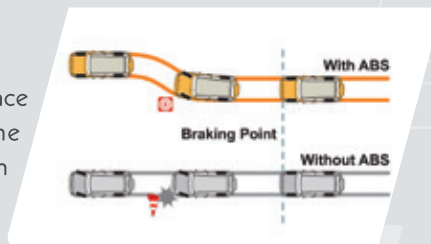

ANTI-LOCK BRAKING SYSTEM (ABS)

MAKES SAFE EVEN MORE SAFE.

This vehicle pushes the safety bar even higher. The assurance you get from its solid build is now supplemented by the Anti-lock Braking System (ABS). ABS helps maintain steering/directional control of vehicle by preventing wheel lock-up or skidding events.