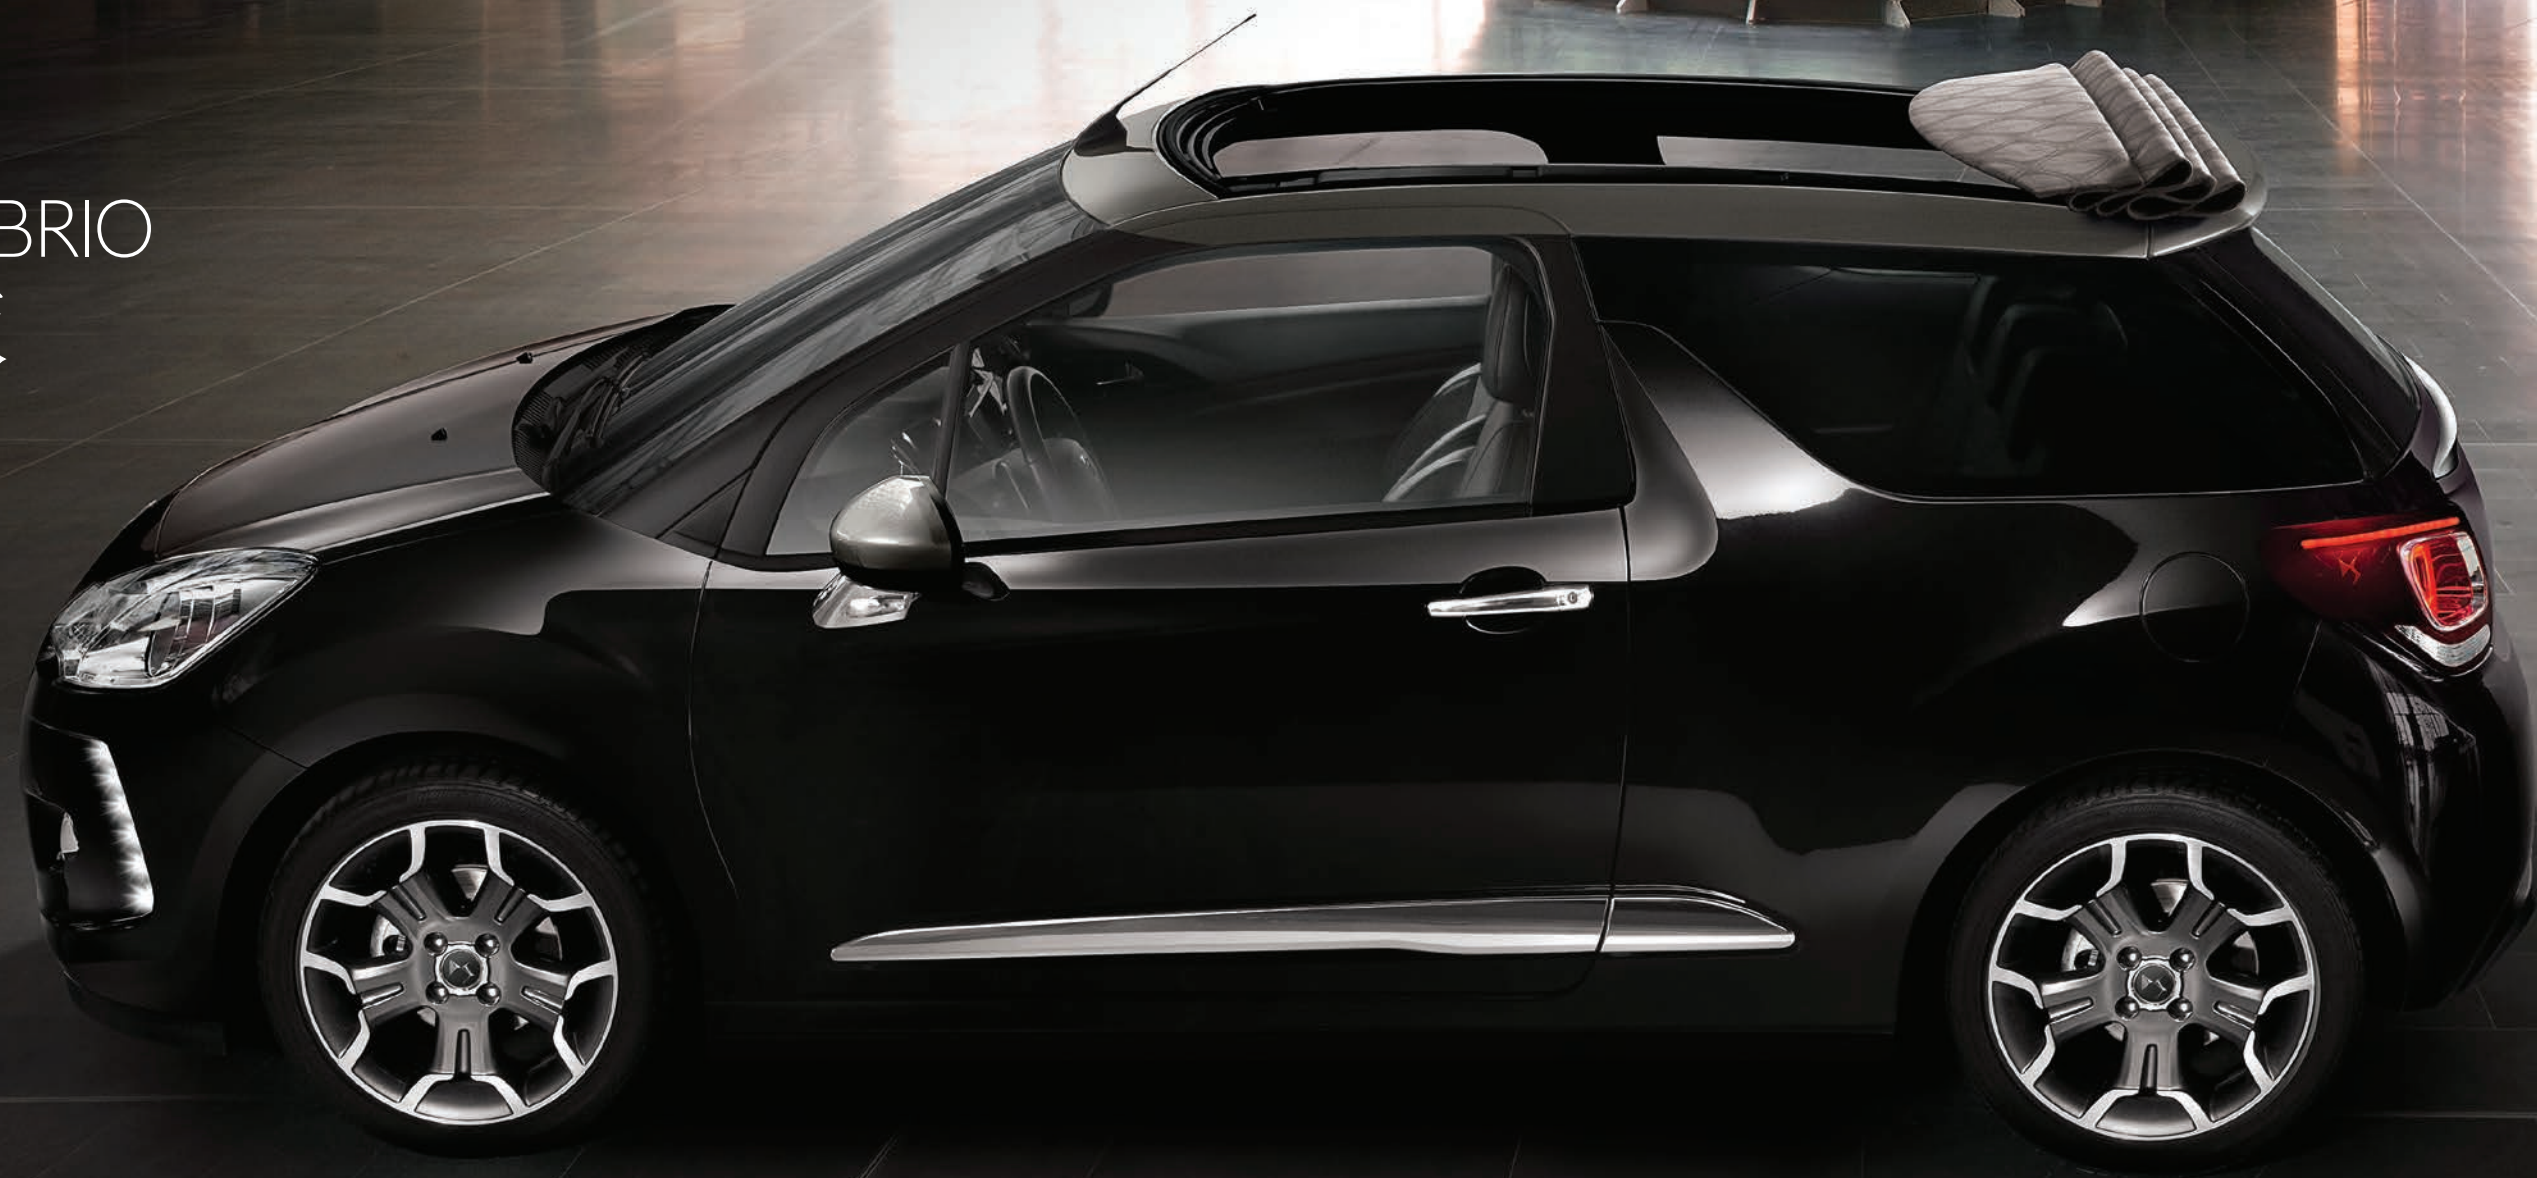

DS 3 CABRIO
敞篷版