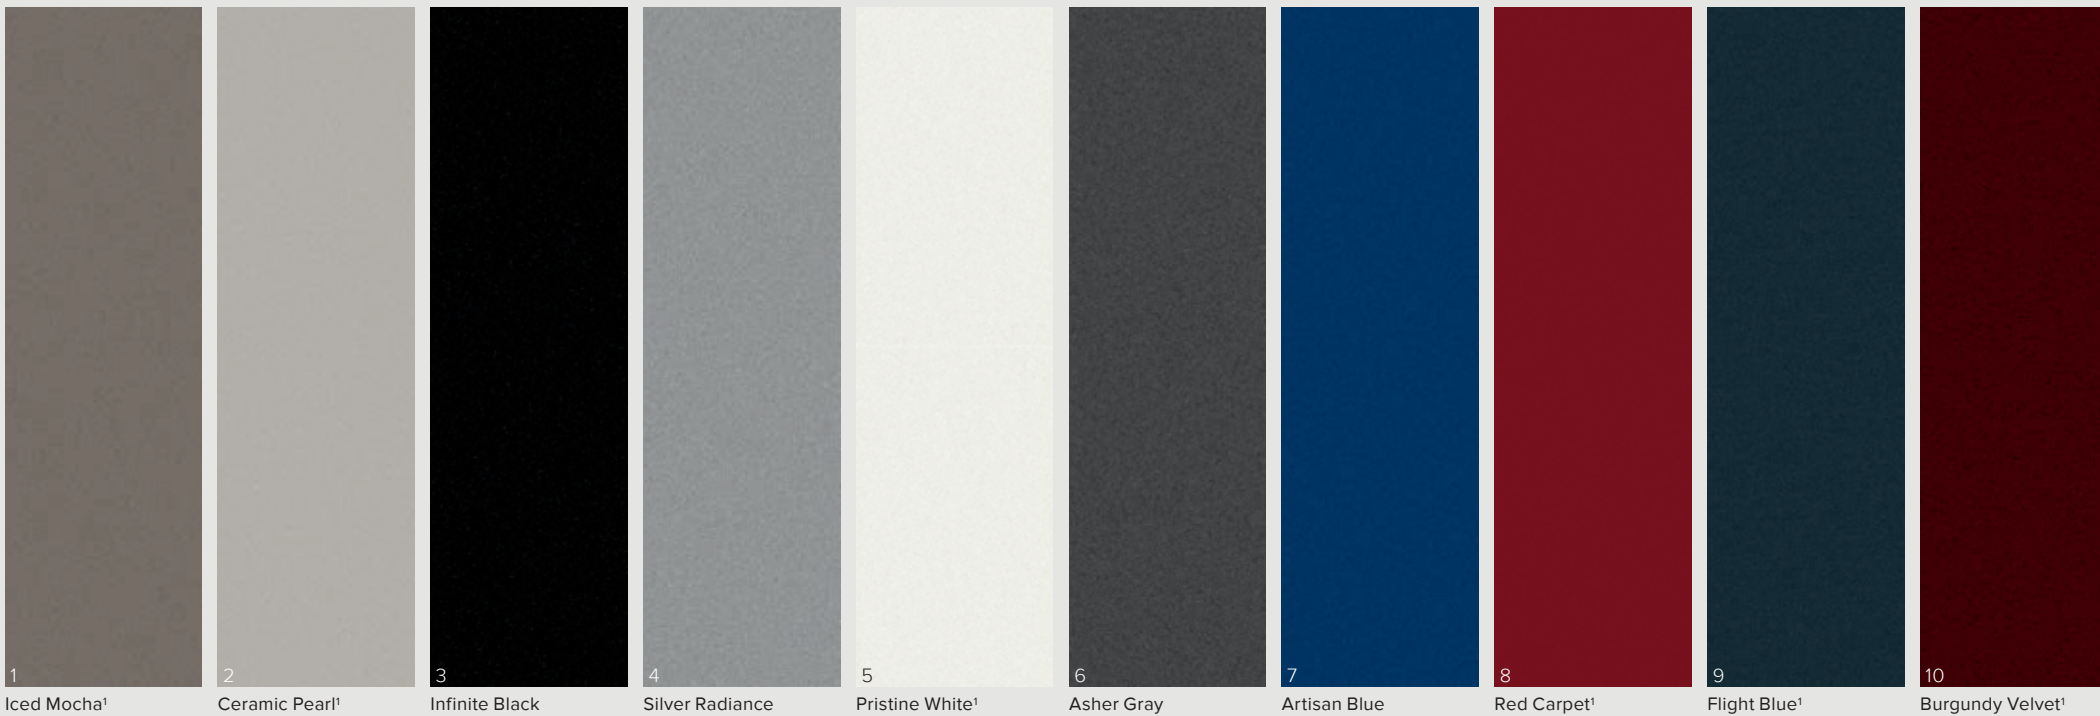

Pinstripe Aluminum
Ebony or Sandstone² Corsair 1-8, 10
Medium Slate² Corsair 2-8
Reserve/Grand Touring 2-9

Santos Rosewood
Ebony Reserve/Grand Touring 1-10

Paldao Wood
Sandstone Reserve/Grand Touring 1-10

Paldao Wood or Pinstripe Aluminum
Cashew Reserve/Grand Touring 1, 3-10

Cashmere Pinstripe
Beyond Blue Reserve/Grand Touring 3-5, 9