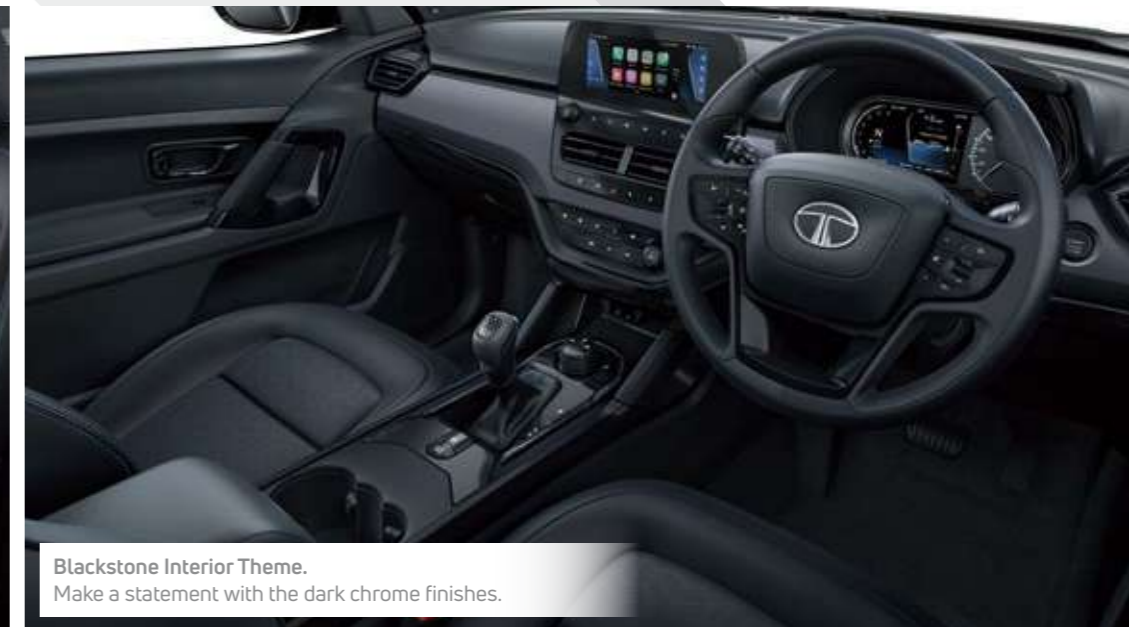

Piano Black Grille with Safari Mascot.
Sport a rugged yet suave look.

Ventilated Seats in 1st and 2nd Row.*
Sit back and explore.

More of Adventure

Piano Black Outer Door Handles | Dark Chrome & Piano Black Interior Pack | Charcoal Grey Skid Plates

SAFARI

#DARK RULES

UNLEASH YOUR DARK SIDE

Designed for the ones who seek a bolder, sophisticated and a dynamic SUV. Flaunt elegance with the distinctly crafted elements and exclusive features.

Ventilated Seats in 1st & 2nd Row*
Take a seat for an experience of luxury and comfort.

Blackstone Interior Theme.
Make a statement with the dark chrome finishes.

Android Auto™ / Apple CarPlay™ over Wi-Fi.
Connect and play smart devices on the go.

Benecke Kaliko™ Blackstone Leather# Upholstery.
Flaunt a bold expression with deep blue tri-arrow perforations and #Dark embroidery.