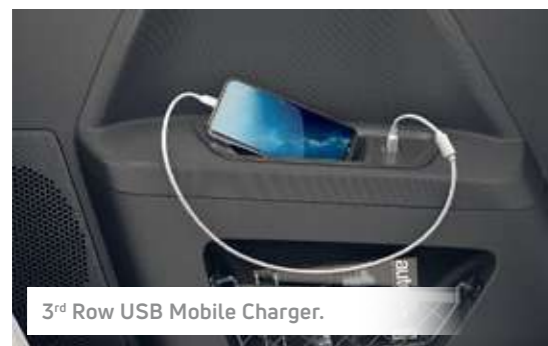

Alluring 3rd Row Seats. Indulgence for all.

3rd Row AC vents. Match your mood.

3rd Row USB Mobile Charger.