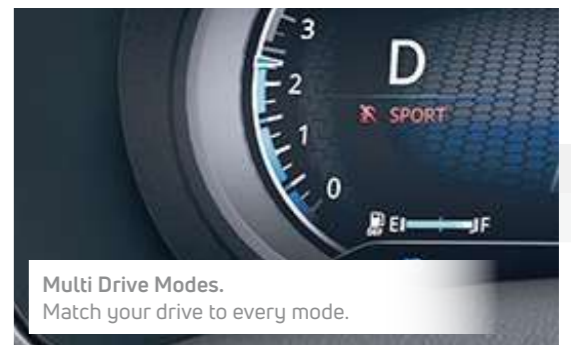

PERFORMANCE THAT ELEVATES

Make every journey a breeze with an outstanding performance along with the refined ride and handling of the Safari.

6-Speed Automatic Transmission. For an effortless driving experience.

170 PS Kryotec Diesel Engine. Robust power for your SUV.

Advanced ESP Terrain Response Mode. Stay in control no matter the terrain.

Steering Wheel with Tilt & Telescopic Adjustment.

Multi Drive Modes. Match your drive to every mode.