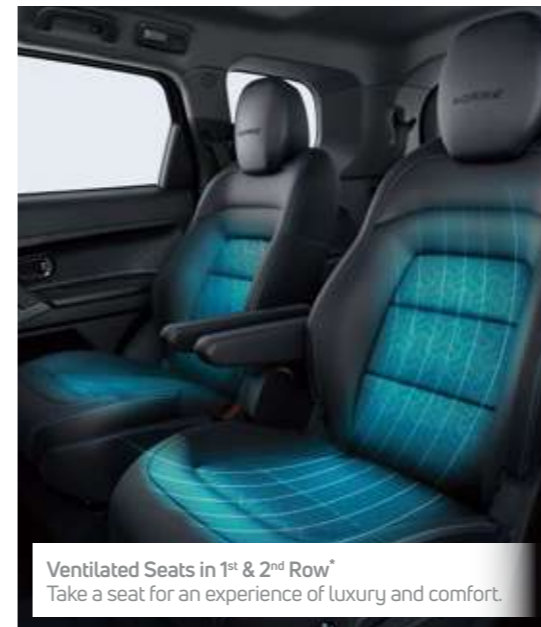

Piano Black Grille with Safari Mascot.
Sport a rugged yet suave look.

Ventilated Seats in 1st and 2nd Row.*
Sit back and explore.

More of Adventure

Piano Black Outer Door Handles | Dark Chrome & Piano Black Interior Pack | Charcoal Grey Skid Plates

SAFARI

#DARK RULES

UNLEASH YOUR DARK SIDE

Designed for the ones who seek a bolder, sophisticated and a dynamic SUV. Flaunt elegance with the distinctly crafted elements and exclusive features.

Ventilated Seats in 1st & 2nd Row*
Take a seat for an experience of luxury and comfort.

Blackstone Interior Theme.
Make a statement with the dark chrome finishes.

Android Auto™ / Apple CarPlay™ over Wi-Fi.
Connect and play smart devices on the go.

Benecke Kaliko™ Blackstone Leather# Upholstery.
Flaunt a bold expression with deep blue tri-arrow perforations and #Dark embroidery.