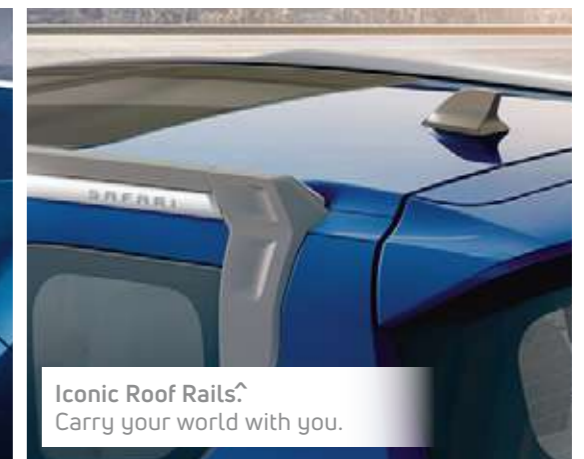

Iconic Roof Rails[^]
Carry your world with you.

More of Majestic Design

True SUV Proportions | Xenon HID Projector Headlamps | Dual function LED DRLs with Turn Indicators | Chrome Door Handles |

Dual Tone Bumper | Flared Wheel Arches & Protective Side Cladding | Shark Fin Antenna