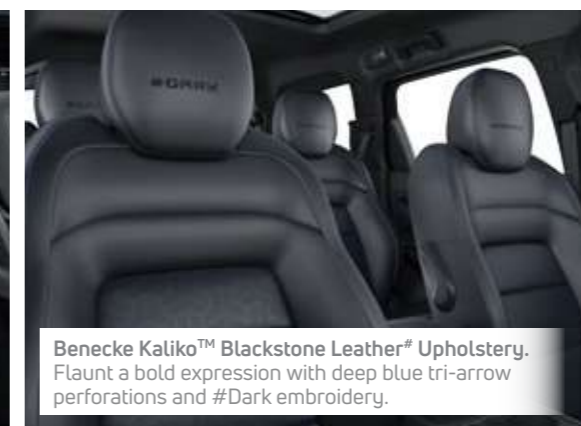

Piano Black Grille with Safari Mascot.
Sport a rugged yet suave look.

Ventilated Seats in 1st and 2nd Row.*
Sit back and explore.

More of Adventure

Piano Black Outer Door Handles | Dark Chrome & Piano Black Interior Pack | Charcoal Grey Skid Plates

Blackstone Interior Theme.
Make a statement with the dark chrome finishes.

Android Auto™ / Apple CarPlay™ over Wi-Fi.
Connect and play smart devices on the go.

Benecke Kaliko™ Blackstone Leather# Upholstery.
Flaunt a bold expression with deep blue tri-arrow perforations and #Dark embroidery.