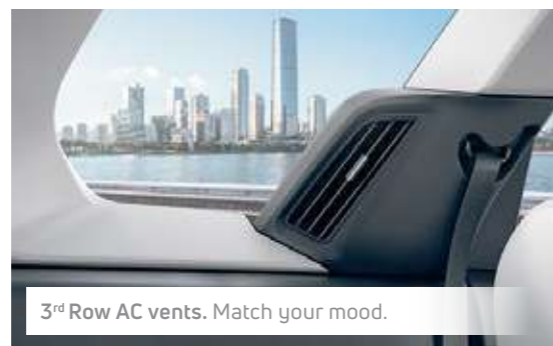

3rd Row Cup Holder.

3rd Row AC vents. Match your mood.