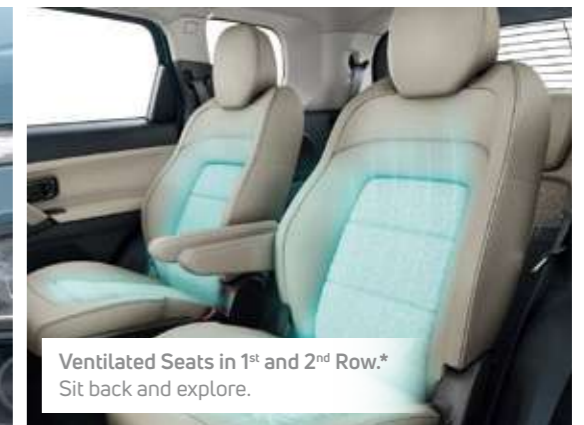

Piano Black Grille with Safari Mascot.
Sport a rugged yet suave look.

Ventilated Seats in 1st and 2nd Row.*
Sit back and explore.

More of Adventure

Piano Black Outer Door Handles | Dark Chrome & Piano Black Interior Pack | Charcoal Grey Skid Plates