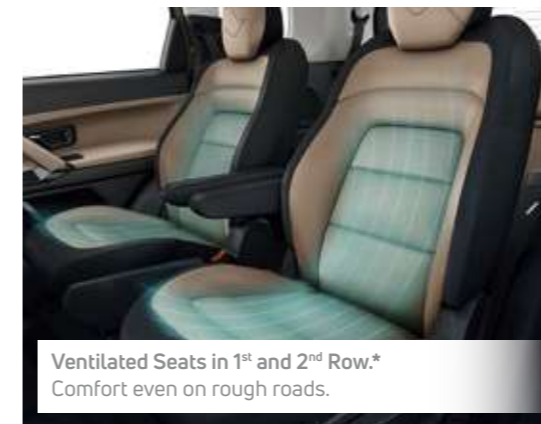

Ventilated Seats in 1st and 2nd Row.*
Comfort even on rough roads.