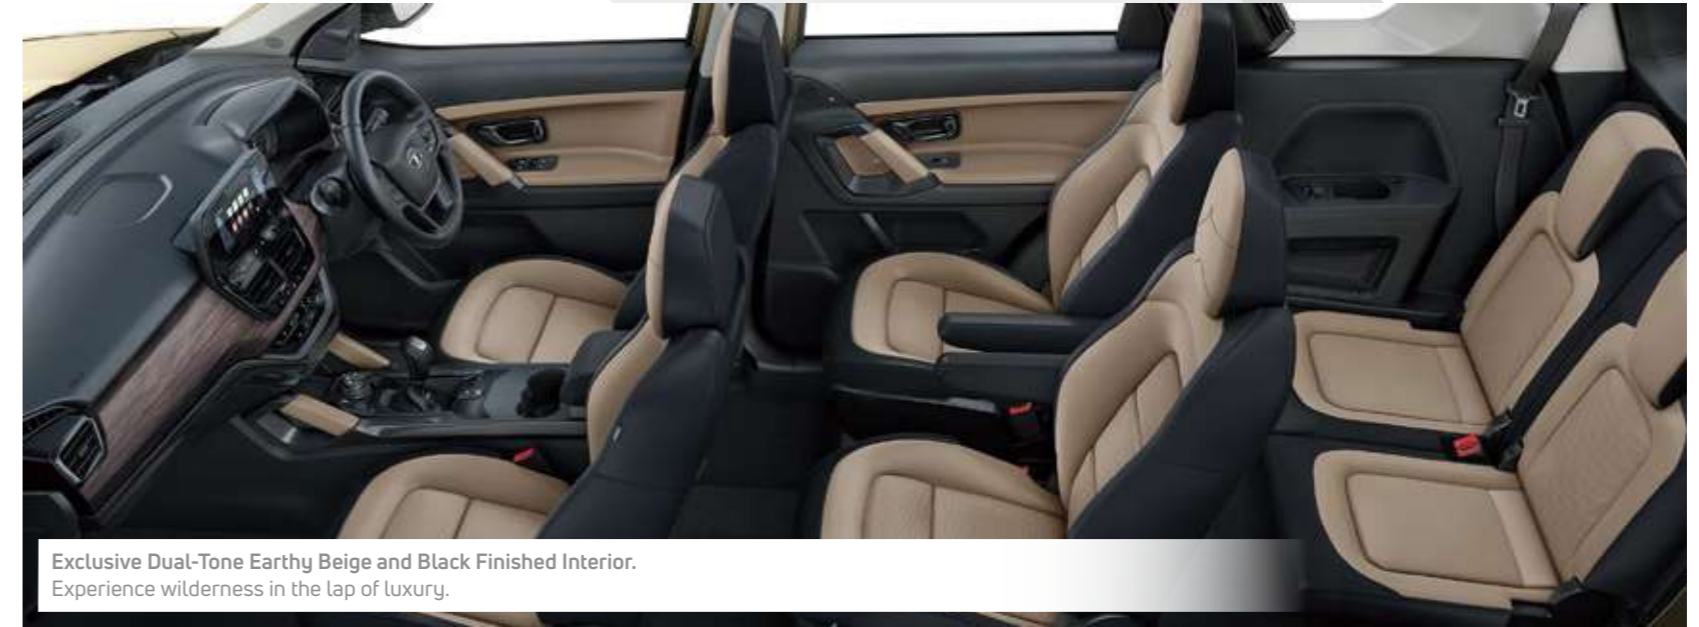

Exclusive Dual-Tone Earthy Beige and Black Finished Interior.
Experience wilderness in the lap of luxury.