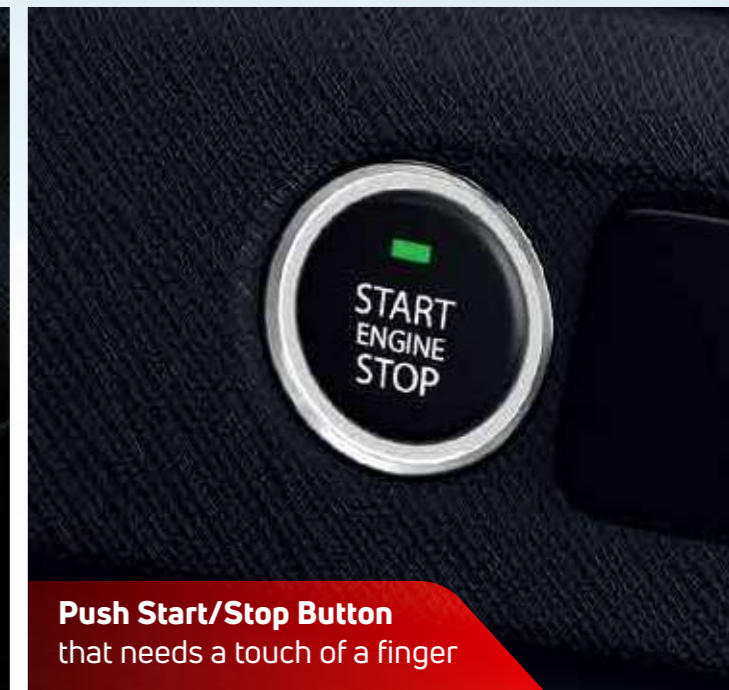

TATA MOTORS
Connecting Aspirations

TATA
PUNCH

INDIA'S SAFEST CAR*

VIBES WITH YOU

★★★★★ 5-STAR SAFETY RATING
*HIGHEST SAFETY RATING FOR AOP

VIBES WITH YOUR STYLE

The world will take notice of two showstoppers. You and the Punch.

Body-coloured Air Vents | D-cut Steering Wheel | Dual Tone Dashboard Layout

VIBES WITH YOUR NEED FOR COMFORT

Sit back and relax. Cruise with your gang. Make room for more fun.

Automatic Climate Control
adjusts the temperature automatically