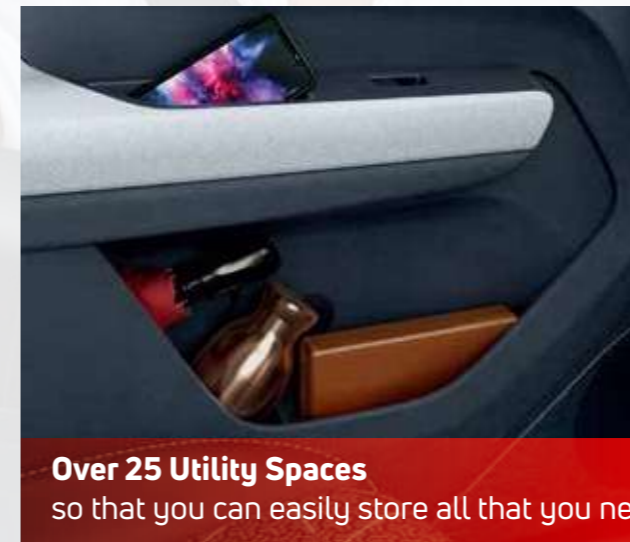

VIBES WITH YOUR GANG

So comfortable that it vibes with all the 5 passengers inside. You, the navigator next to you and the three resident DJs at the back.

Spacious Boot
for that extra luggage

High Seating With Height Adjustable Driver Seat
for a commanding driving position and better visibility