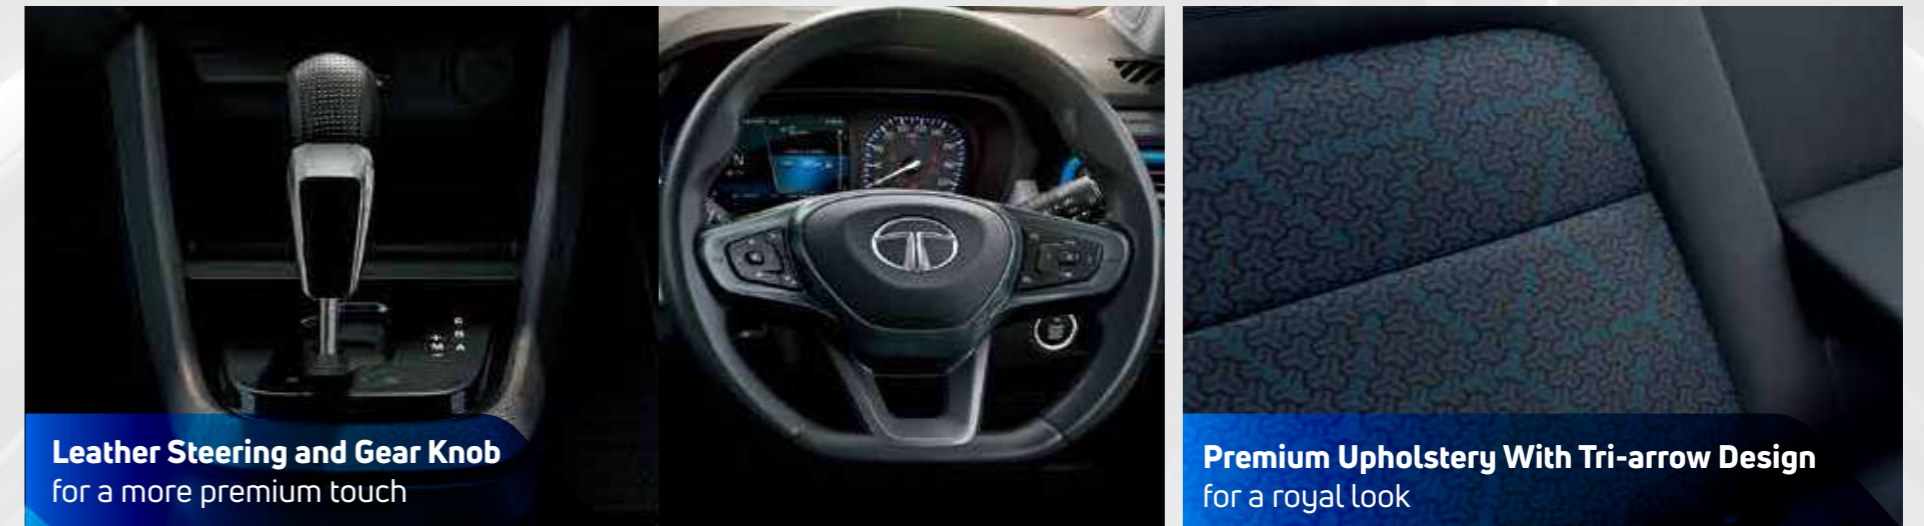

TATA MOTORS
Connecting Aspirations

TATA
PUNCH

INDIA'S SAFEST CAR*

VIBES WITH YOU

★★★★★ 5-STAR SAFETY RATING
*HIGHEST SAFETY RATING FOR AOP

VIBES WITH YOUR STYLE

The world will take notice of two showstoppers. You and the Punch.

Spacious Interiors & Rear Flat Floor
because nobody likes to feel cramped up

Leather Steering and Gear Knob
for a more premium touch

Premium Upholstery With Tri-arrow Design
for a royal look

More Of Stylish Interiors