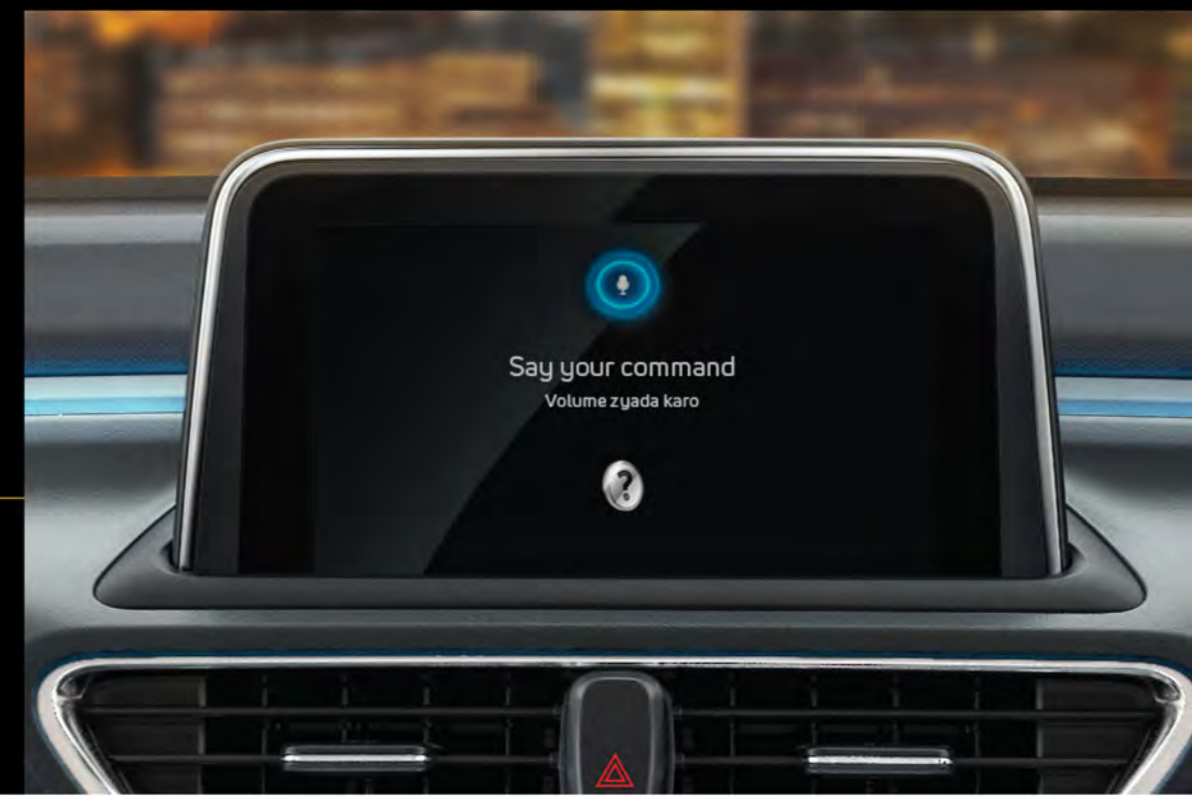

- Geo Fencing
- Valet Mode
- Share Location
- Nearest Service Station
- Roadside Assistance

WHAT3WORDS™

ALTROZ is India's first hatchback to introduce this precise & simple way to reach your locations. What3Words™ is a technology that has assigned each 3m square in the world a unique 3 word address. They're easy to say, share and are accurate too.

REMOTE COMMANDS

Your Altroz controls, now at your fingertips.

- Remote Lock/unlock
- Remote Horn
- DTE Check
- Remote Lights On/off

NATURAL VOICE TECH

Now, give voice commands at your convenience as the system understands Hindi, English and even Hinglish!