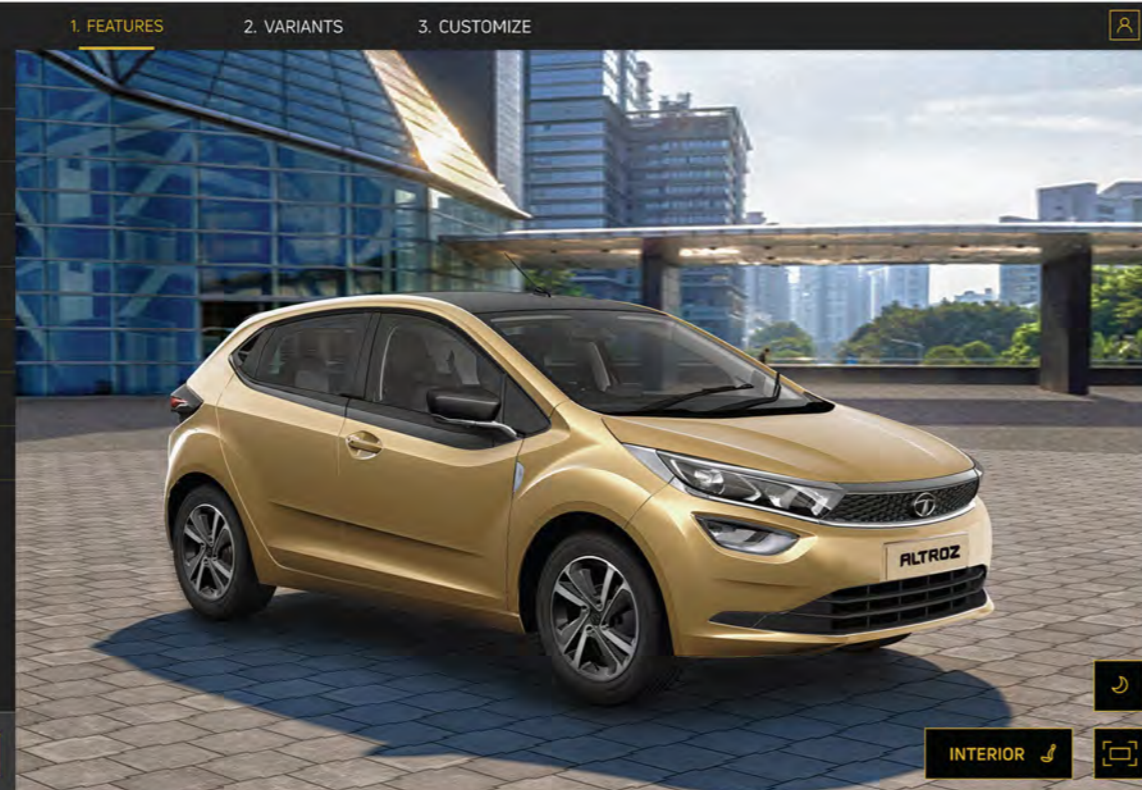

Visit: <https://altroz.imaginator.tatamotors.com>

ALTROZ

1. FEATURES 2. VARIANTS 3. CUSTOMIZE

FEATURES

- EXTERIOR +
- INTERIOR +
- INFOTAINMENT +
- PERFORMANCE +
- SAFETY +
- COMFORT & CONVENIENCE +
- COLORS +

Visit Dealer Build & Book

DIFFERENT FACTORY FITTED CUSTOM PACK OPTIONS

XE RHYTHM PACK

- 3.5" Infotainment System by Harman™
- Microphone
- 4 Speakers
- Dual Tone Horn
- Remote Key

XT LUXE PACK

- Rear Armrest
- Metal Finish Inner Door Handle
- Rear Fog Lamps
- Fabric Finish on Armrest
- Height Adjustable Driver Seat
- 16" Stylized Wheel
- Black Contrast Roof
- Body Colour ORVMs
- Leather Wrap Steering
- Leather Wrap Gear Lever

XM RHYTHM PACK

- 17.78 cm (7") Touch Screen
- Infotainment by Harman™
- Steering Mounted Controls
- Reverse Camera Assist
- 4 Speakers with Microphone
- Dual Tone Horn
- Remote Key

STYLE PACK

- 16" Stylized Wheels
- Black Contrast Roof
- Body Colour ORVMs
- Front & Rear Fog Lamps
- DRLs