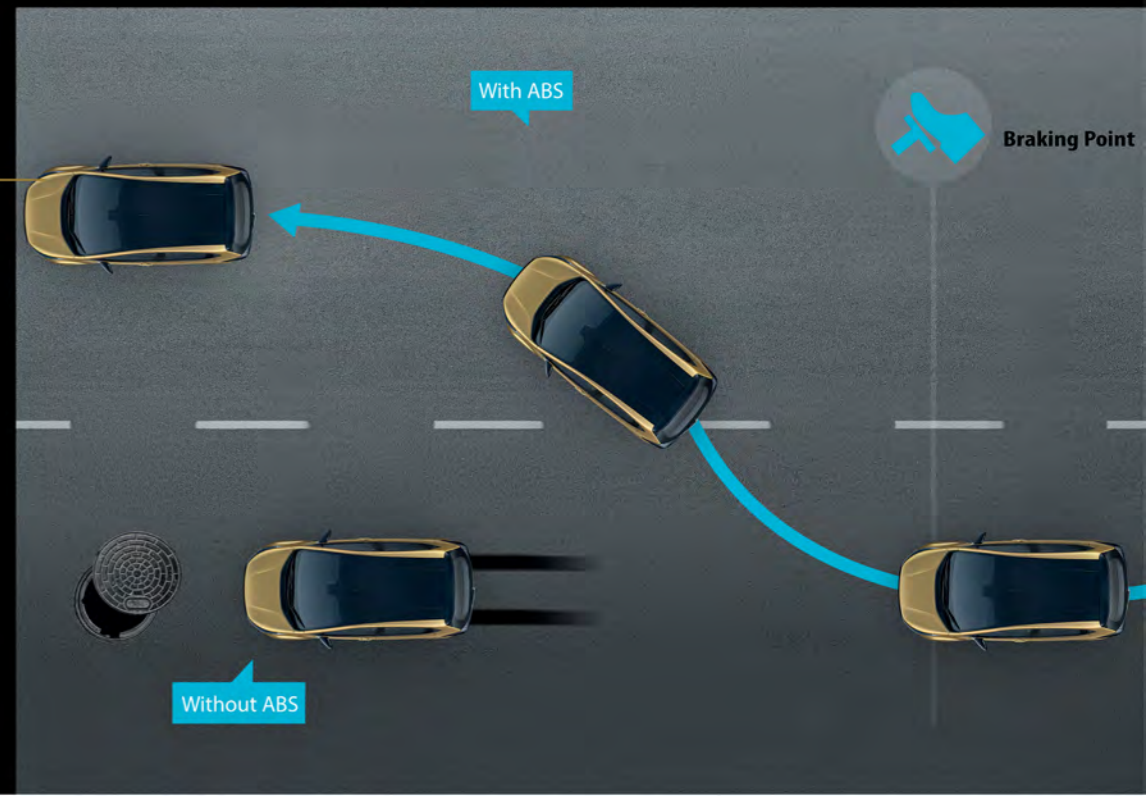

ABS with EBD and CSC

Latest 9.3 Anti-lock Braking System (ABS) with Electronic Brake-force Distribution (EBD) along with Corner Stability Control (CSC) aids in efficient on-road control.

Child Safety door-locks

The rear doors are equipped with child safety door locks to prevent accidental unlocking

ALFA ARC

Agile Light Flexible Advanced (ALFA) Architecture, along with energy-absorbing body structure, accounts for the absolute safety of the passengers.

Ultra High Strength Steel Point

- 3X strength in comparison to regular steel
- Energy absorbing body structure to prevent the passenger cabin from deformation.

Crash Locking Tongue on Seat Belt

- Crash locking tongue prevents belt from slipping out of place
- A steady belt ensures restricted movement, hence reducing chest injuries in the event of a frontal crash

ISOFIX Anchorage for Child Seats

Keep your little ones safe with an easy installation system for child seats to make every drive blissful and relaxed.

A Crash Safety Rating is not dependent on the number of airbags