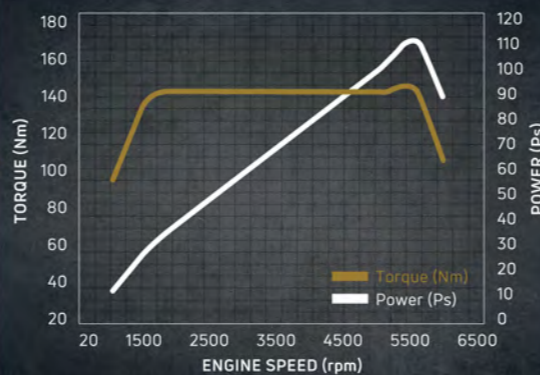

**1.2 L i-TURBO
Petrol**

POWER — 110 PS (80.9 kW) | TORQUE — 140 Nm

Set ablaze every trail with an impressive new 1.2L i-Turbo engine, and give your drive the added boost you seek.

**1.2 L Revotron
Petrol**

**1.5 L Turbocharged
Revotorq Diesel**

Sport/City Drive Mode

The SPORT mode enables you to utilize your powerful new engine at full capacity, letting you slip through both narrow lanes and open highways, with as much ease as elan.

Proven Performance

With the same engine as Nexon, the car is 200 Kg lighter

Eco/City Drive Mode

The ECO mode optimizes your car's fuel consumption so it can provide you with an efficient gauge in addition to great mileage.