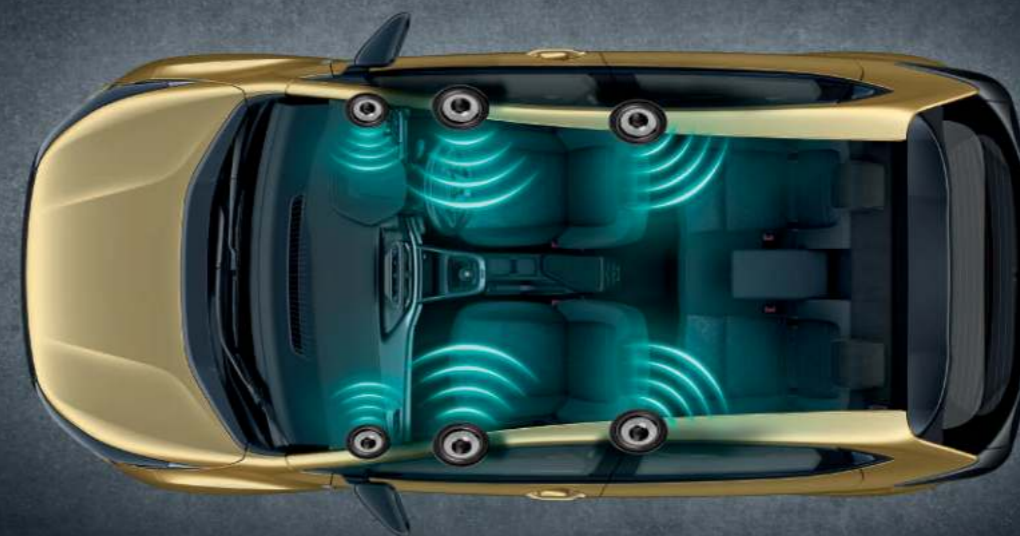

Apple CarPlay
and Android Auto

Steering Mounted Control

One-touch access to infotainment, cluster and cruise controls on the steering wheel because your eyes should always be on the road.

Navigation

Navigate your way through uncharted territories by connecting your phone through Android Auto or Apple CarPlay.

BALANCE & FADER

MUSIC

CUSTOMIZABLE SCREENS

ABSOLUTE SAFETY

Equipped with a comprehensive safety system, Altroz keeps you safe and sound on every drive.

Dual Airbags

Height Adjustable Seatbelts

Adjustable seatbelts as per individual requirements to provide comprehensive safety.