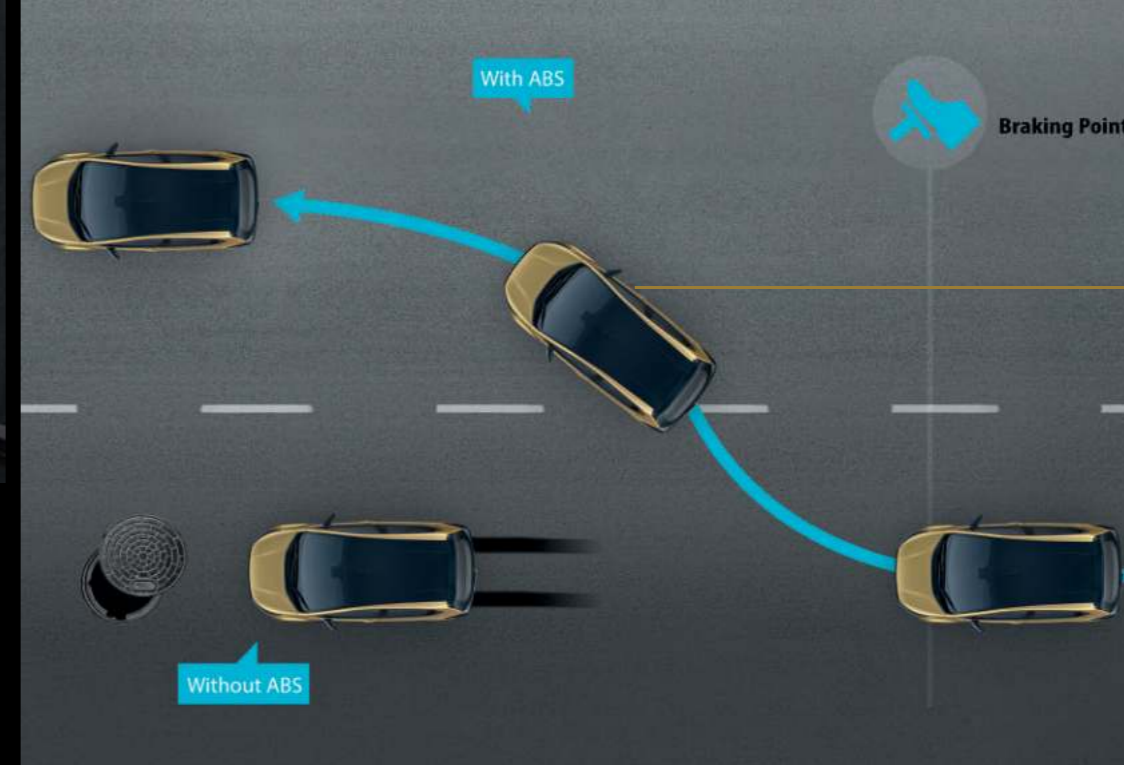

Apple CarPlay
and Android Auto

Steering Mounted Control

One-touch access to infotainment, cluster and cruise controls on the steering wheel because your eyes should always be on the road.

Navigation

Navigate your way through uncharted territories by connecting your phone through Android Auto or Apple CarPlay.

BALANCE & FADER

MUSIC

CUSTOMIZABLE SCREENS

ABSOLUTE SAFETY

Equipped with a comprehensive safety system, Altroz keeps you safe and sound on every drive.

Dual Airbags

Height Adjustable Seatbelts

Adjustable seatbelts as per individual requirements to provide comprehensive safety.

ISOFIX Anchorage for Child Seats

Keep your little ones safe with an easy installation system for child seats to make every drive blissful and relaxed.

ABS with EBD and CSC

Latest 9.3 Anti-lock Braking System (ABS) with Electronic Brake-force Distribution (EBD) along with Corner Stability Control (CSC) aids in efficient on-road control.