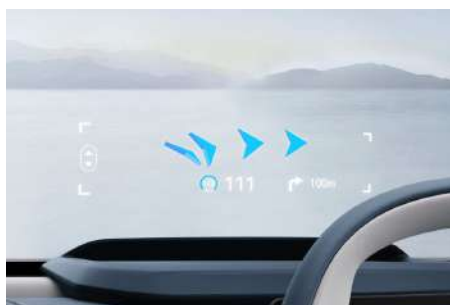

EXTERIOR COLOURS		INTERIOR COLOUR
	CRYSTAL WHITE	 CHARCOAL BLACK & STONE GREY
	MIST GREY	
	PALACE BEIGE	
	PINE GREEN	
	GRID GREY	

* Estimated price & specifications are subject to change without prior notice.

* Images shown are for illustration purposes only. The actual vehicle may differ in terms of specifications, colour, and features.