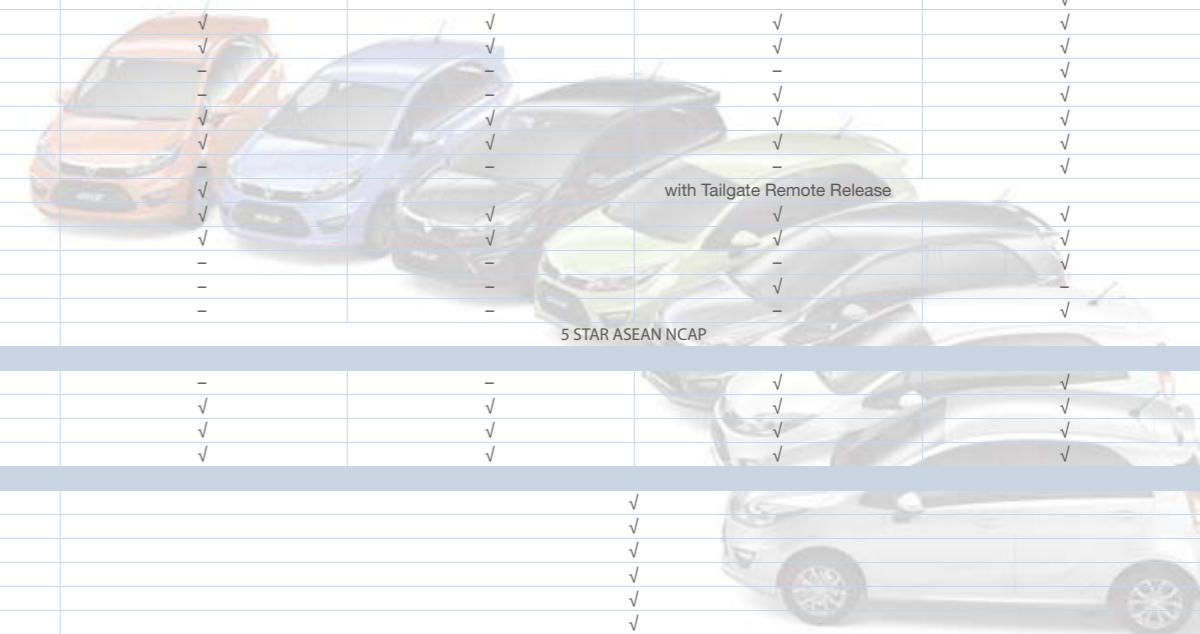

Product Specifications	1.3L				1.6L			
	Standard		Executive		Executive		Premium	
Model	5MT	CVT	5MT	CVT	5MT	CVT	5MT	CVT
Interior								
Driver Seat Height Adjuster	√		√		√		√	
Front Seat Back Pocket	-		-		√		√	
Rear Seat 60:40 Folding	√		√		√		√	
Semi Bucket Seats	√		√		√		√	
Driver's Vanity Mirror	-		√		√		√	
Sunvisor Extension	-		-		-		√	
Power Windows	√		√		√		√	
Seat Groceries Hook	-		-		√		√	
Instrument Panel Groceries Hook	√		√		√		√	
Glove Box	√		√		√		√	
Safety & Security								
Vehicle Dynamic Control (VDC)	√		√		√		√	
- ABS with EBD	√		√		√		√	
- Brake Assist (BA)	√		√		√		√	
- Electronic Stability Control (ESC)	√		√		√		√	
- Traction Control (TC)	√		√		√		√	
- Hill-Hold Assist	√		√		√		√	
Dual Front SRS Airbags with Dual Seat Belt Pre-tensioners	√		√		√		√	
Side Airbags	-		-		-		√	
Curtain Airbags	-		-		-		√	
ISOFIX & Top Tether Mount Point	√		√		√		√	
Seat Belt Warning Buzzer & Indicator	√		√		√		√	
Anti-trap Power Window (Driver side only)	-		-		-		√	
Rear View Camera	-		-		√		√	
Reverse Sensor	√		√		√		√	
Immobiliser	√		√		√		√	
Electronic Gear Shift Lock	-		-		-		√	
Remote Control Key	√		√		√		√	
Front Passive Headrest	√		√		√		√	
Impact Sensing Door Unlock	√		√		√		√	
Auto Headlamp	-		-		-		√	
Front Fog Lamp	-		-		√		-	
Daytime Running Lights (DRL)	-		-		-		√	
NCAP Rating	5 STAR ASEAN NCAP							
Accessories								
4G In-Car WiFi	-		-		√		√	
Number Plate Holders	√		√		√		√	
Safety Triangle	√		√		√		√	
First Aid Kit	√		√		√		√	
Colours								
Citrus Green	√							
Silver Moon Dust	√							
Atlantic Blue	√							
Fire Red	√							
Genetic Silver	√							
Solid White	√							
Tranquility Black	√