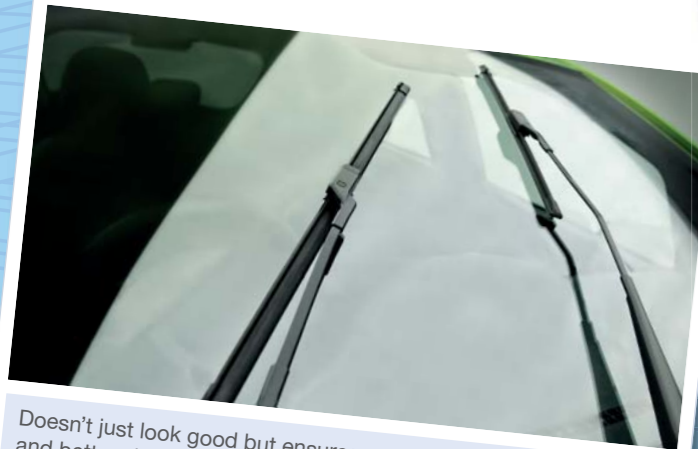

Designed to make you look good, engineered to keep you, your family and friends safe

Frameless Wiper

Doesn't just look good but ensures even water clearance and better vision during a downpour.