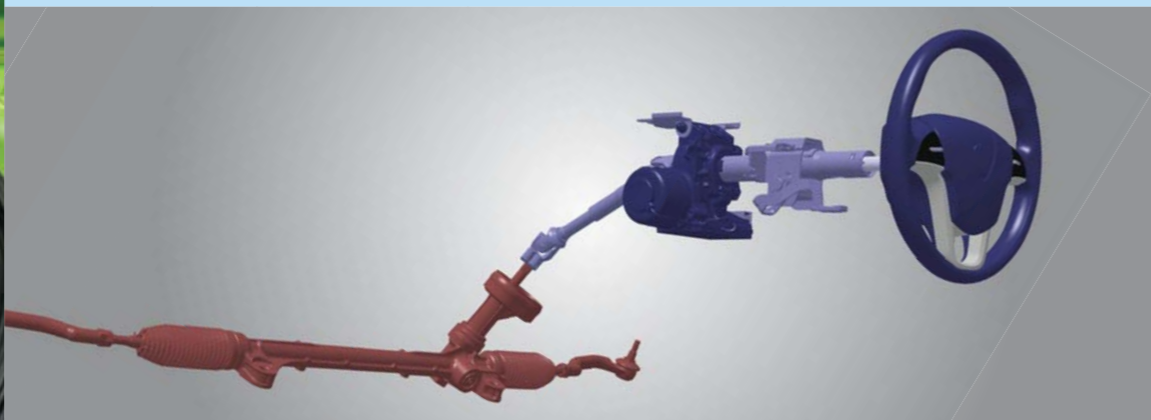

The speed-sensitive electric power steering system (EPS) makes light work of parking but reduces assistance as you go faster. It reduces unnecessary load on the engine and allows more power to be used so you can drive with a smile on your face.