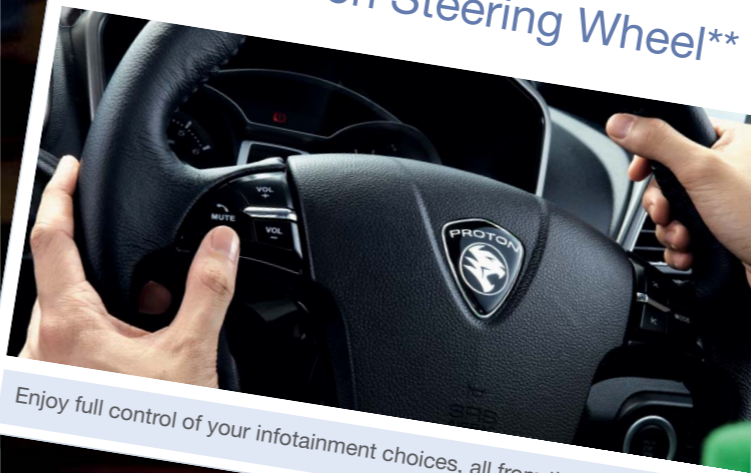

Advanced Electric Power Steering System (EPS)

The speed-sensitive electric power steering system (EPS) makes light work of parking but reduces assistance as you go faster. It reduces unnecessary load on the engine and allows more power to be used so you can drive with a smile on your face.

Multi-Function Steering Wheel**

Enjoy full control of your infotainment choices, all from the steering wheel.

Sporty Luxurious Interior

3D-stitched leather textured instrument panel adds a touch of luxury and exclusivity.