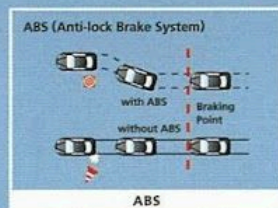

New signature front grille is a fusion of style and sleekness.

Safety 24/7

ABS with EBD helps stabilize the car on slippery roads and prevent accidents.

EBD monitors weight distribution between the right and left wheels to decide the best balance possible for the stable braking.