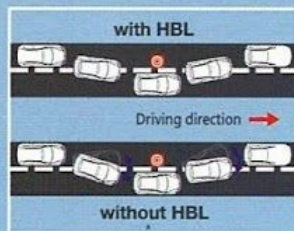

Two tone fabric seats

Cabin compartments and boot offer generous space for luggage and personal belongings.

Audio system comes with MP3 compatibility, AUX and USB port.

Be impressed by the sleek, white illuminated meter that allows easy readability.

A contemporary 2-toned dashboard that is pleasing to the eye.

Precise to the last millimetre.

GRIP

STABILITY

RESPONSE

- It puts control back in your hands.
- It responds to your every move.
- It helps you master whatever the road throws at you.