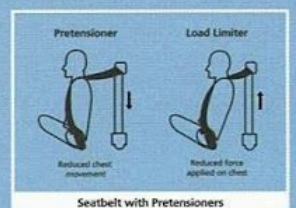

New signature front grille is a fusion of style and sleekness.

Safety 24/7

ABS with EBD helps stabilize the car on slippery roads and prevent accidents.

EBD monitors weight distribution between the right and left wheels to decide the best balance possible for the stable braking.

Dual SRS airbags protect both driver and passenger from severe injuries in the event of collision.

Pre-tensioner seat belt helps slow upper body movement during a sudden crash.

All around comfort.

Slip into a spacious cocoon of a sheer comfort and luxury. Allow the quiet cabin to promise you peace of mind as you enjoy smooth drive within an interior that makes you forget all the happenings of your day.