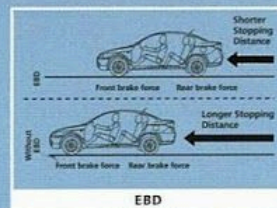

New signature front grille is a fusion of style and sleekness.

Safety 24/7

ABS with EBD helps stabilize the car on slippery roads and prevent accidents.

EBD monitors weight distribution between the right and left wheels to decide the best balance possible for the stable braking.