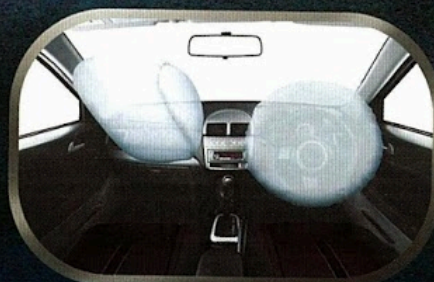

# Proton Persona EXECUTIVE

Stylish New Spoiler

Exclusive Leather Seat

Steering Audio Switches

Dual Airbags

Large Boot Space

**ABS & EBD**

**FREE  
WiFi Huddle**