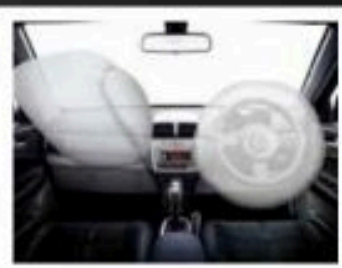

DUAL SRS AIRBAGS

Reduce the risk of injuries in the event of a collision