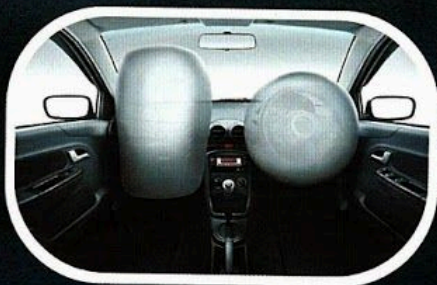

Dual Airbags