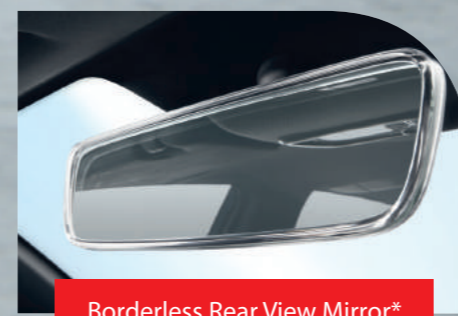

Sleek Black Roof* with Shark Fin Antenna

Sporty Seat Design with Semi Leather Upholstery*

TFT Multi Info Display with ECO Drive Assist***

Dual Tone Alloy Rim**

LED DRL***

Sporty Rear Spoiler****

Sporty Gear Knob*

Black Tricot Head Lining

Borderless Rear View Mirror*

Revolutionary Connectivity

Life is all about connections. With 4G*, Wi-Fi* and Bluetooth connectivity, you'll always be in touch with your playlist and smartphone to stay connected.