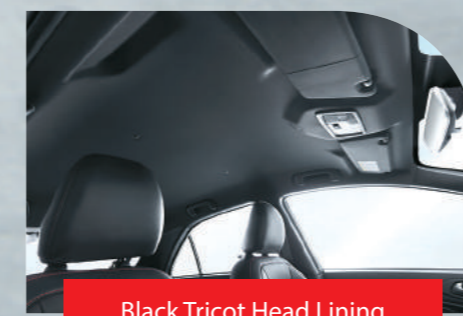

Sleek Black Roof* with Shark Fin Antenna

Sporty Seat Design with Semi Leather Upholstery*

TFT Multi Info Display with ECO Drive Assist***

Dual Tone Alloy Rim**

LED DRL***

Sporty Rear Spoiler****

Sporty Gear Knob*

Black Tricot Head Lining

Borderless Rear View Mirror*

Revolutionary Connectivity

Life is all about connections. With 4G*, Wi-Fi* and Bluetooth connectivity, you'll always be in touch with your playlist and smartphone to stay connected.