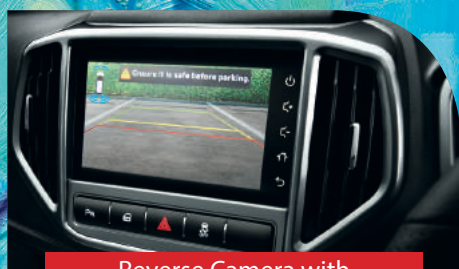

Reverse Camera with Dynamic Lines***

Model	Proton Iriz					
	Standard MT	1.3L Standard CVT	Executive CVT	1.6L Executive CVT	Premium CVT	
Engine						
Engine Type	4 Cylinders In-Line 16 Valve DOHC, VVT					
Displacement	cc		1,332		1,597	
Max Power	kW(PS)/rpm		70(95) / 5,750		80(109) / 5,750	
Max Torque	Nm/rpm		120/4,000		150/4,000	
Fuel System	Multi Point Injection					
Fuel Tank Capacity	Litres		40			
Transmission						
Transmission Type	5-Speed Manual	CVT	CVT	CVT	CVT	
Chassis						
Steering	Electric Power Steering					
Minimum Turning Radius	m					
Suspension	Front / Rear		MacPherson Strut with Stabiliser Bar / Torsion Beam Axle			
Brakes	Front / Rear		Ventilated Disc / Drum			
Tyre & Wheel	175/65 R14 Alloy		185/55 R15 Alloy			
Spare Tyre & Wheel	T115/70 D14 Steel					
Dimension & Weight						
Length x Width x Height	mm		3,945 x 1,722 x 1,554			
Wheelbase	mm		2,555			
Tread (Front / Rear)	mm		1,490 / 1,490			
Kerb Weight	kg	1,132	1,154	1,171	1,173	1,178
Exterior						
Headlamps	Halogen					
Daytime Running Lamps	-	-	-	□	□	
Auto Headlamps	-	-	-	□	□	
Follow Me Home Headlamps	-	-	-	□	□	
Electric Door Mirrors with Auto Fold Function	-	-	-	□	□	
Door Mirrors with Turn Signal Lamps	□	□	□	□	□	
Rear Combination Lamps	LED	LED	LED	LED	LED	
Remote Trunk Release	-	-	-	□	□	
Rear Wiper	□	□	□	□	□	
Black Roof Top	-	-	-	-	□	
Rear Spoiler	-	□	□	□	□	
Shark Fin Antenna	□	□	□	□	□	
Interior						
Steering Wheel Material	Urethane	Urethane	Urethane	Urethane	Leather	
Steering Switches for Audio and Hands-Free Telephone	-	-	-	-	□	
Steering Tilt Adjustment	□	□	□	□	□	
Multi Info Display	LCD Segmented	LCD Segmented	TFT	TFT	TFT	
ECO Drive Assist	□	□	□	□	□	
Intelligent Entry with Push Start Button	-	-	□	□	□	
Power Windows	□	□	□	□	□	
Driver's Window with Anti-Trap	-	-	□	□	□	
Seat Material	Fabric	Fabric	Fabric	Fabric	Semi Leather	
Driver's Seat Height Adjuster	□	□	□	□	□	
Rear Seat 60:40 Seat Fold	□	□	□	□	□	
Infotainment System						
Audio System	Standard Audio	Standard Audio	7" Touch Screen Monitor	7" Touch Screen Monitor	7" Touch Screen Monitor	
Voice Command	-	-	-	-	□	
Online Music Streaming	-	-	-	-	□	
Online Navigation	-	-	-	-	□	
Smartphone Connectivity	-	-	□	□	□	
Bluetooth Connectivity	□	□	□	□	□	
4G & Wi-Fi	-	-	-	-	□	
No of Speakers	2	2	4	4	4	
USB Ports : Data (x1) & Charging (x2)	□	□	□	□	□	
Safety & Security						
Front SRS Airbags	□	□	□	□	□	
Side SRS Airbags	-	-	-	-	□	
Curtain SRS Airbags	-	-	-	-	□	
Rear Seat ISOFIX & Top Tether Anchorage	□	□	□	□	□	
Anti-Lock Braking System (ABS)	□	□	□	□	□	
Electronic Brake Distribution (EBD)	□	□	□	□	□	
Brake Assist (BA)	□	□	□	□	□	
Electronic Stability Control (ESC)	□	□	□	□	□	
Traction Control System (TCS)	□	□	□	□	□	
Hill Hold Assist (HHA)	□	□	□	□	□	
Front Parking Sensors	2	2	2	2	2	
Rear Parking Sensors	2	2	2	2	2	
Reverse Camera with Dynamic Lines	-	-	□	□	□	
Immobiliser & Anti-Theft Alarm	□	□	□	□	□	
Impact Sensing Door Unlock	□	□	□	□	□