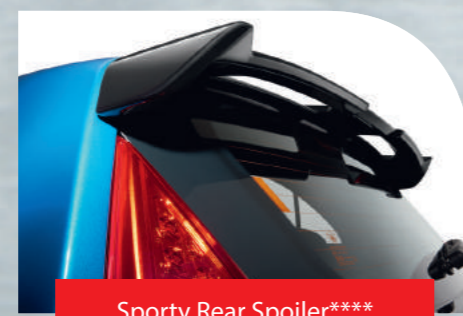

Sleek Black Roof* with Shark Fin Antenna

Sporty Seat Design with Semi Leather Upholstery*

TFT Multi Info Display with ECO Drive Assist***

Dual Tone Alloy Rim**

LED DRL***

Sporty Rear Spoiler****

Sporty Gear Knob*

Black Tricot Head Lining

Borderless Rear View Mirror*

Revolutionary Connectivity

Life is all about connections. With 4G*, Wi-Fi* and Bluetooth connectivity, you'll always be in touch with your playlist and smartphone to stay connected.