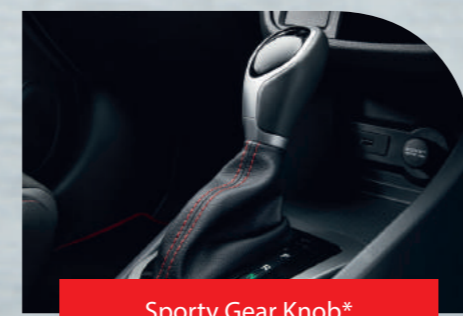

Sleek Black Roof* with Shark Fin Antenna

Sporty Seat Design with Semi Leather Upholstery*

TFT Multi Info Display with ECO Drive Assist***

Dual Tone Alloy Rim**

LED DRL***

Sporty Rear Spoiler****

Sporty Gear Knob*

Black Tricot Head Lining

Borderless Rear View Mirror*

Revolutionary Connectivity

Life is all about connections. With 4G*, Wi-Fi* and Bluetooth connectivity, you'll always be in touch with your playlist and smartphone to stay connected.