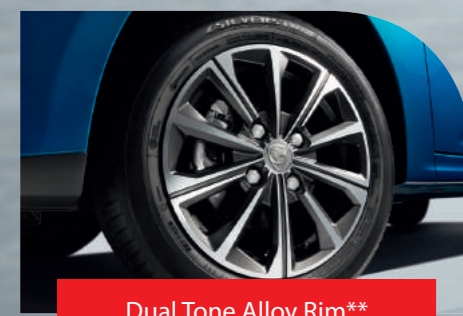

Sleek Black Roof* with Shark Fin Antenna

Sporty Seat Design with Semi Leather Upholstery*

TFT Multi Info Display with ECO Drive Assist***

Dual Tone Alloy Rim**

LED DRL***

Sporty Rear Spoiler****

Sporty Gear Knob*