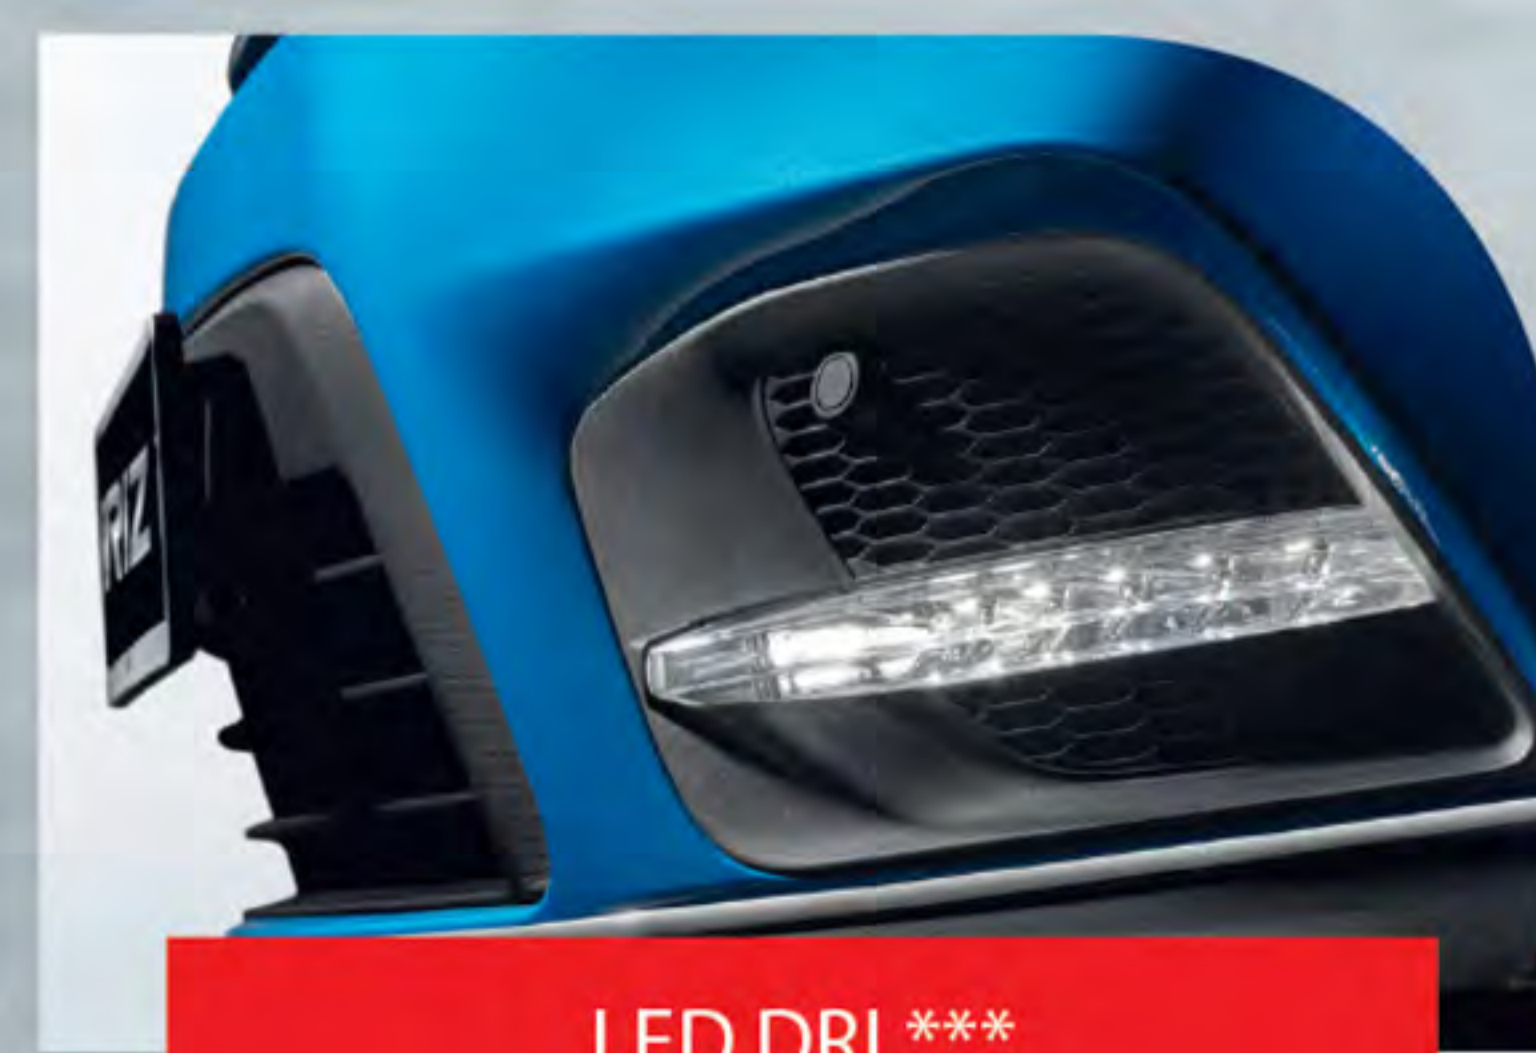

Sleek Black Roof* with Shark Fin Antenna

Sporty Seat Design with Semi Leather Upholstery*

TFT Multi Info Display with ECO Drive Assist***

Dual Tone Alloy Rim**

LED DRL***

Sporty Rear Spoiler****

Sporty Gear Knob*

Black Tricote Head Lining

Borderless Rear View Mirror*

Revolutionary Connectivity

Life is all about connections. With 4G*, Wi-Fi* and Bluetooth connectivity, you'll always be in touch with your playlist and smartphone to stay connected.