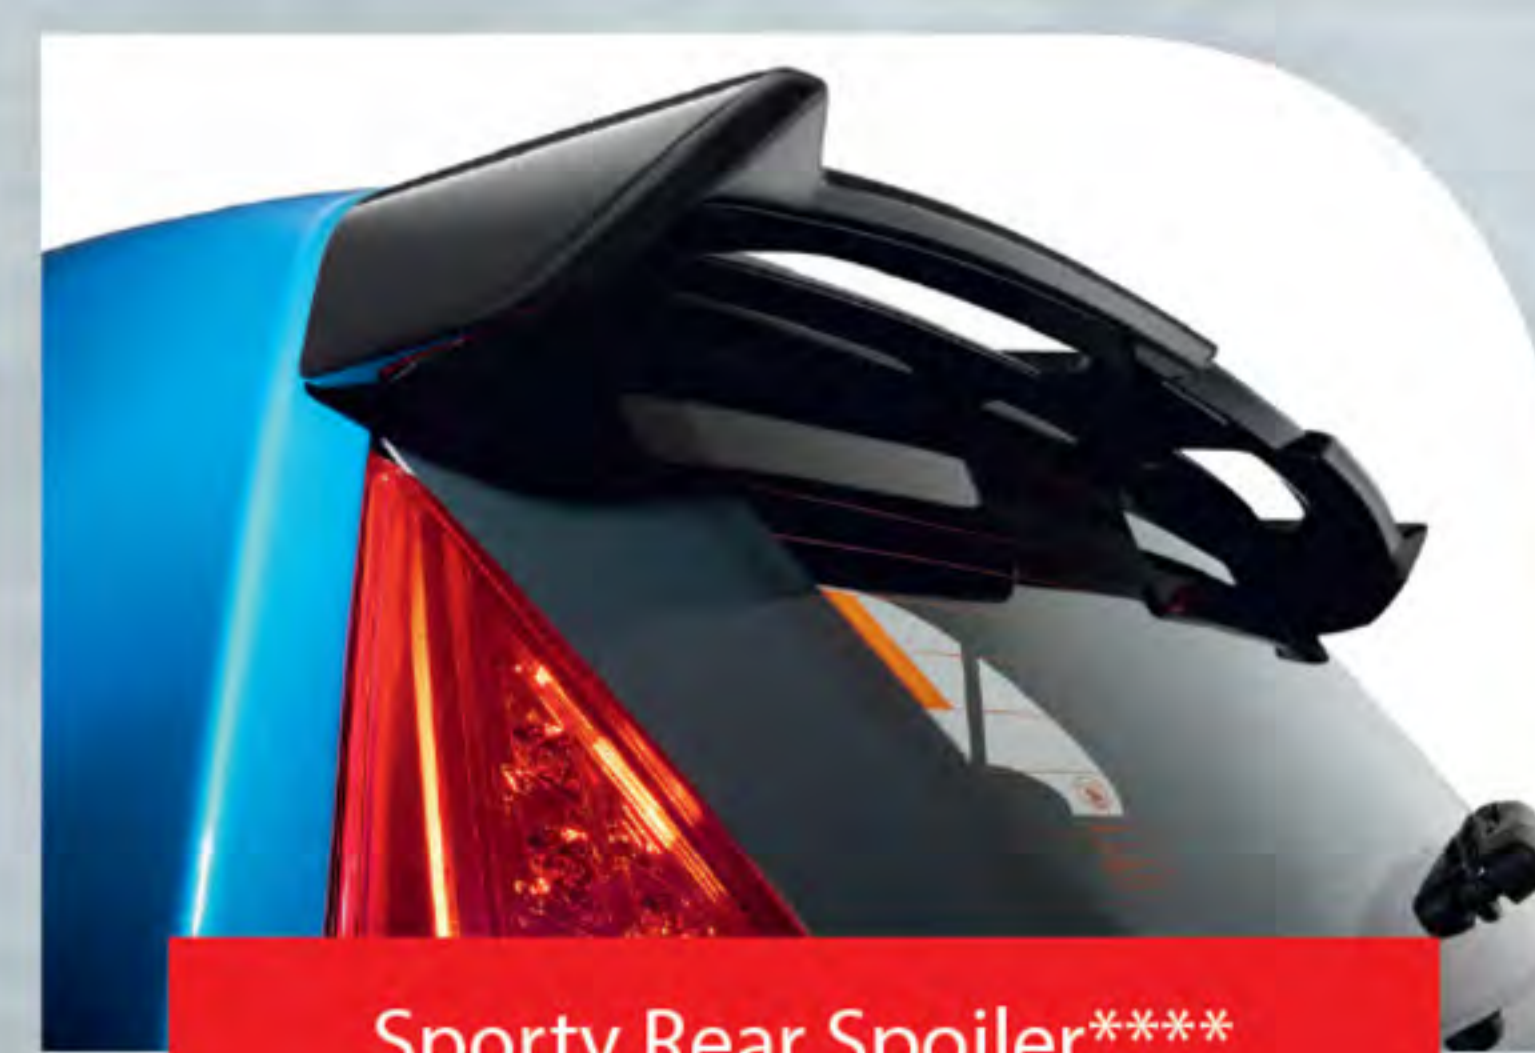

Sleek Black Roof* with Shark Fin Antenna

Sporty Seat Design with Semi Leather Upholstery*

TFT Multi Info Display with ECO Drive Assist***

Dual Tone Alloy Rim**

LED DRL***

Sporty Rear Spoiler****

Sporty Gear Knob*

Black Tricote Head Lining

Borderless Rear View Mirror*

Revolutionary Connectivity

Life is all about connections. With 4G*, Wi-Fi* and Bluetooth connectivity, you'll always be in touch with your playlist and smartphone to stay connected.