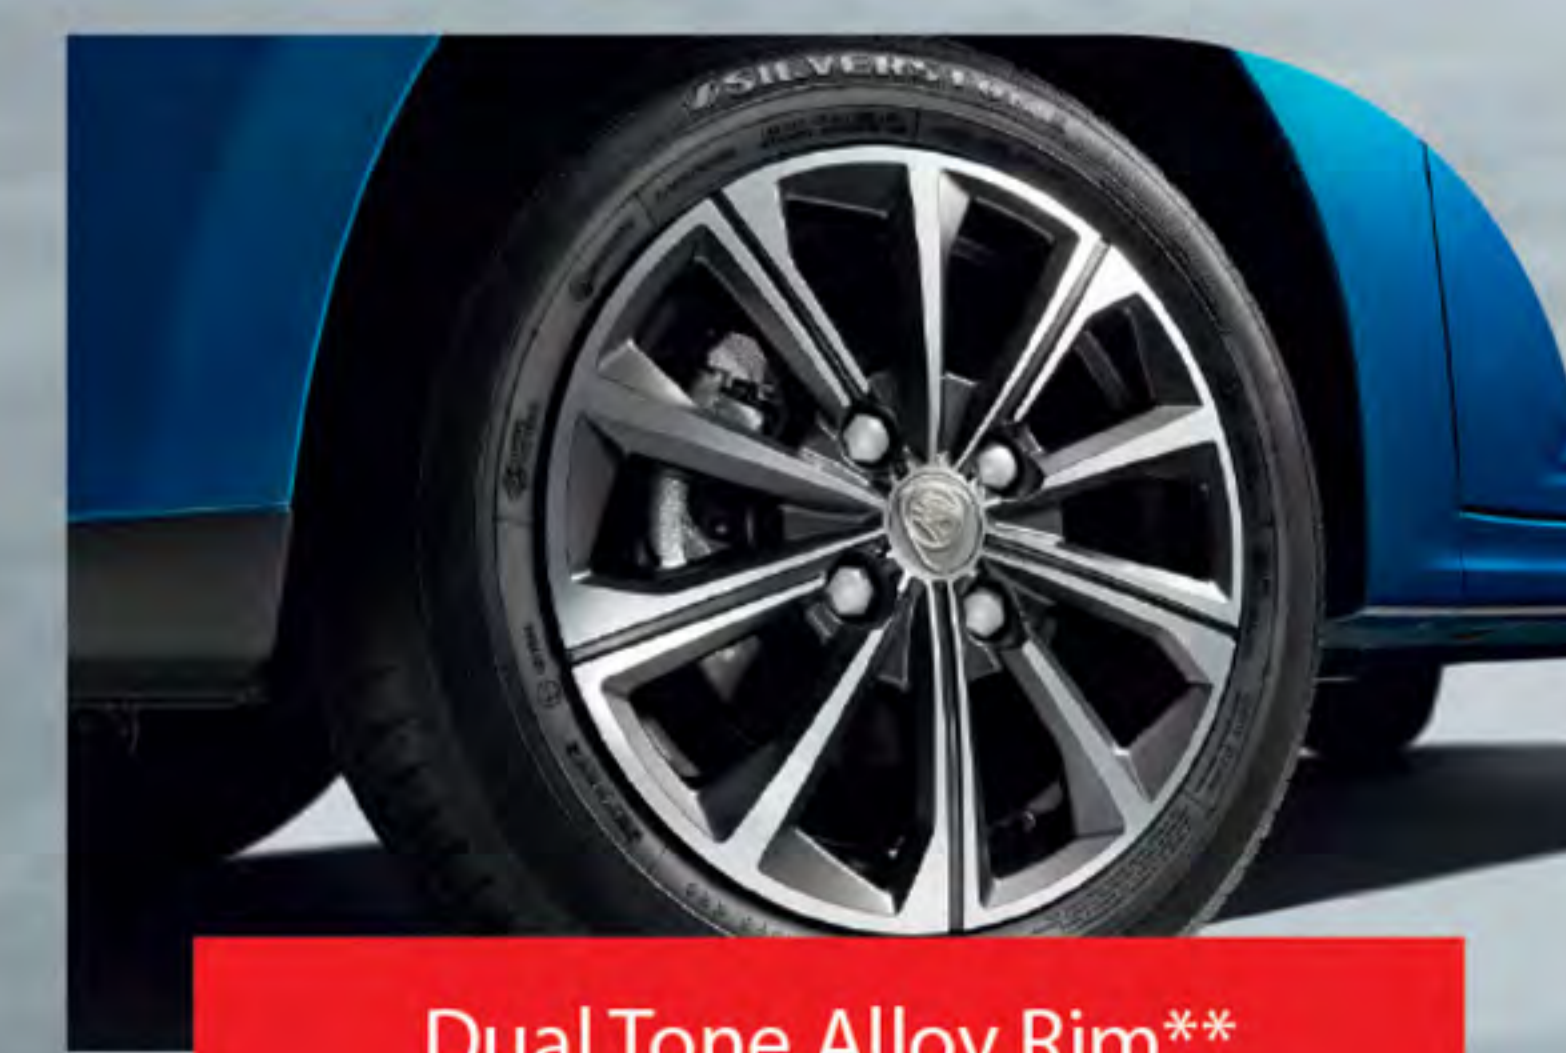

Sleek Black Roof* with Shark Fin Antenna

Sporty Seat Design with Semi Leather Upholstery*

TFT Multi Info Display with ECO Drive Assist***

Dual Tone Alloy Rim**

LED DRL***

Sporty Rear Spoiler****

Sporty Gear Knob*