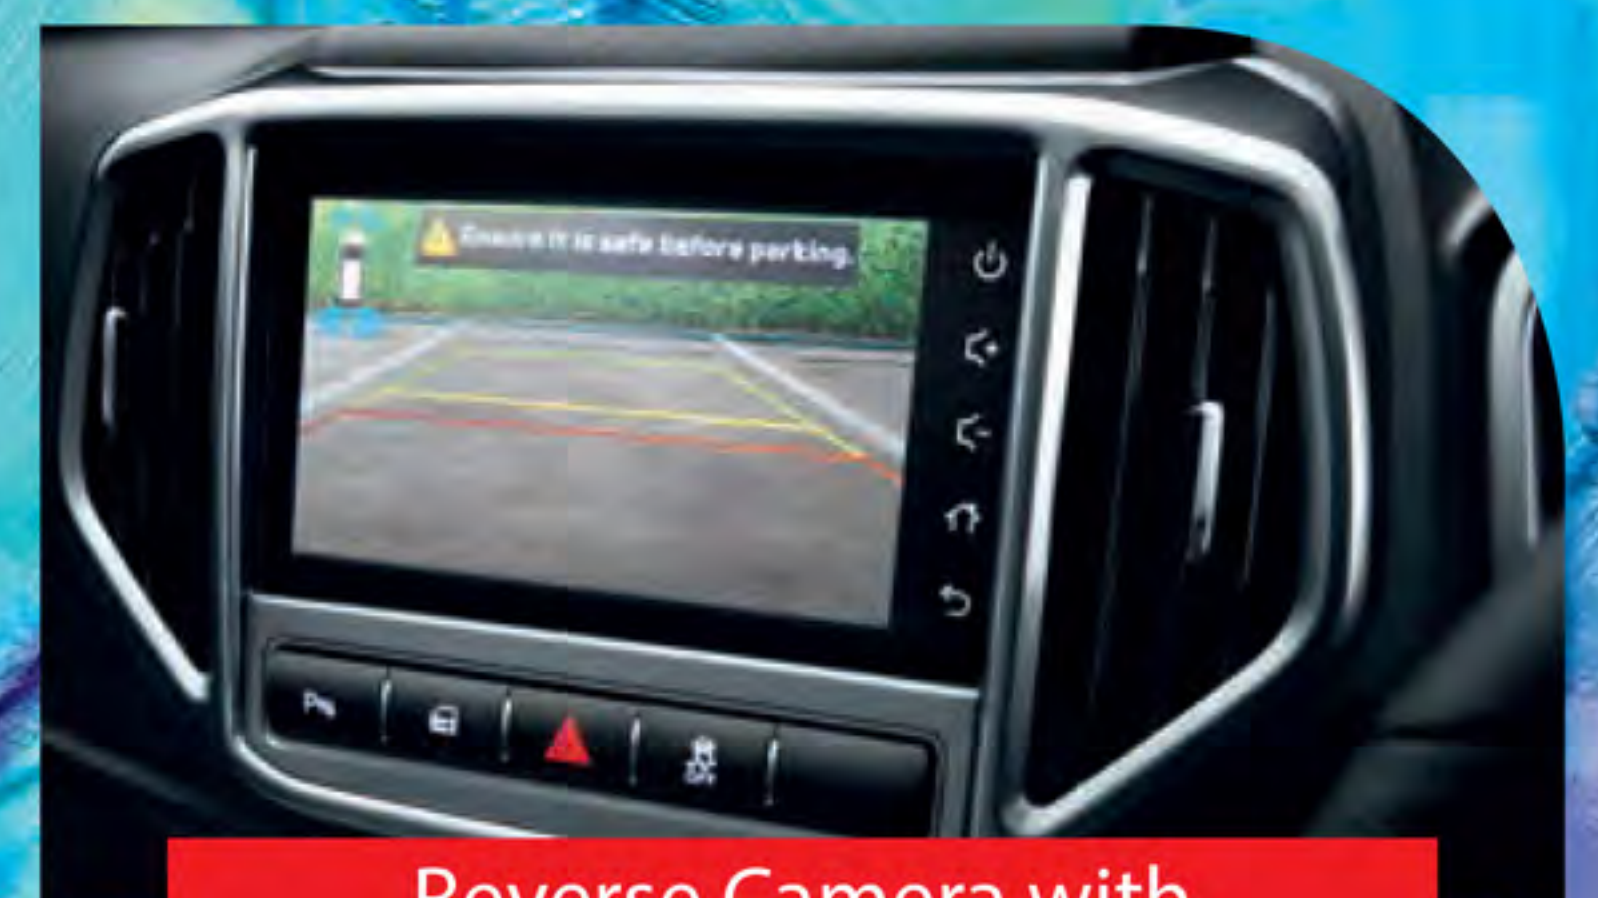

Hill-Hold Assist (HHA)

Reverse Camera with Dynamic Lines***

* Available in 1.6L Premium variant only

** Available in 1.6L Executive & 1.6L Premium variants only

*** Available in 1.3L Executive, 1.6L Executive & 1.6L Premium variants only