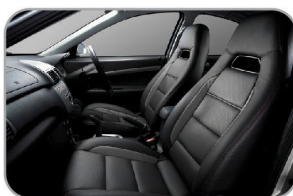

Kabin yang Nyaman

Nuansa design kabin yang sangat sporty langsung terasa hadir saat Anda memasuki sisi interior Proton Gen2.